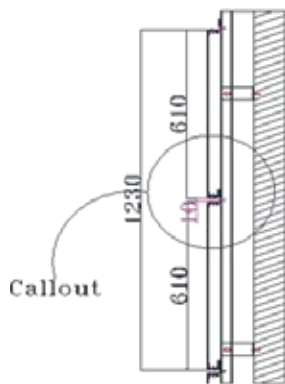

Section B-B'

VA 3D-12

Design Specification

Series	-----	Solid Metallic
Color Code	-----	VA 107
Color Name	-----	Copper
Size of Panel	-----	304x380 MM

VA 3D-12

Section A-A'

Section A-A'

SL Designation

1. Aluminium Profile-VAACP/P/511(Omega Profile)
2. Tray Made From 4mm Viva Aluminium Composite Panel
3. Aluminium Profile-VAACP/P/611 (Female Profile)
4. Aluminium Profile-VAACP/P/612 (Male Profile)
5. Hilti-Frame Anchore HDH-HR2 10X100MM
6. Double "T" Bracket-VAACP/P/510A
7. Anchore Bolt
8. Aluminium "L" Clit -20x25x38mm
9. POP Rivet-25x5mm
10. HSS- Star Screw 25x6mm