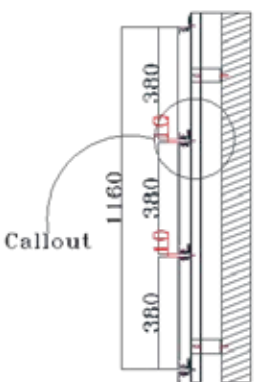

Section A-A'

SL Designation

1. Aluminium Framing 50X25mm
2. Screw 25X6mm
3. "L" Angle 25X40mm
4. Wall
5. Fastner with Anchore Bolt
6. Viva ACP
7. POP Revit

VA 3D-2

Design Specification

Series	-----	Natural Stone Series
Color Code	-----	VA 9004
Color Name	-----	Versace brown
Size of Panel	-----	304x380 MM

VA 3D-2

Section A-A'

Section B-B'

Callout

SL Designation

1. Aluminium Profile-VAACP/P/511(Omega Profile)
2. Tray Made From 4mm Viva Aluminium Composite Panel
3. Aluminium Profile-VAACP/P/611 (Female Profile)
4. Aluminium Profile-VAACP/P/612 (Male Profile)
5. Hilti-Frame Anchore HDH-HR2 10X100MM
6. Double "T" Bracket-VAACP/P/510A
7. Anchore Bolt
8. Aluminium "L" Clit -20x25x38mm
9. POP Rivet-25x5mm
10. HSS- Star Screw 25x6mm