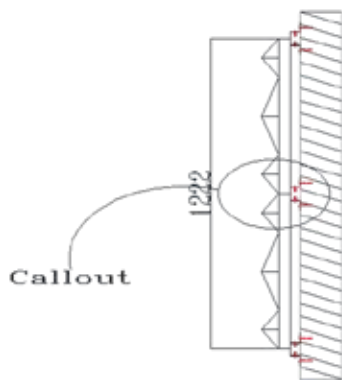

Section B-B'