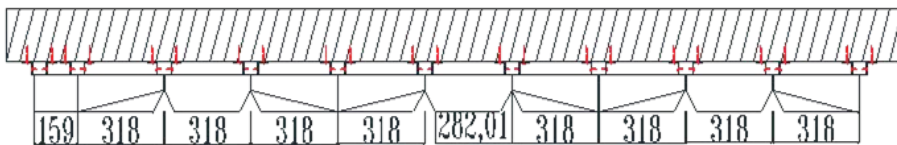

Sustainable & Green
Products

Infinite
Customization

VA 3D-1

Design Specification

Series	-----	Solid Metallic
Color Code	-----	303
Color Name	-----	dark Grey
Size of Panel	-----	550 X 318

VA 3D-1

Section A-A'

Section A-A'

SL Designation

1. Aluminium Framing 50X25mm
2. Screw 25X6mm
3. "L" Angle 25X40mm
4. Wall
5. Fastner with Anchore Bolt
6. Viva ACP
7. POP Revit

VA 3D-2

Design Specification

Series	-----	Natural Stone Series
Color Code	-----	VA 9004
Color Name	-----	Versace brown
Size of Panel	-----	304x380 MM