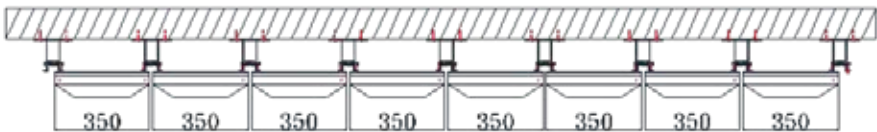

VA 3D-28

Design Specification

Series	-----	REGULAR
Color Code	-----	VA 108
Color Name	-----	Champagne Gold
Size of Panel	-----	304x380 MM

VA 3D-28

Section A-A'

Section B-B'

SL Designation

1. Aluminium Profile-VAACP/P/511(Omega Profile)
2. Tray Made From 4mm Viva Aluminium Composite Panel
3. Aluminium Profile-VAACP/P/611 (Female Profile)
4. Aluminium Profile-VAACP/P/612 (Male Profile)
5. Hilti-Frame Anchore HDH-HR2 10X100MM
6. Double "T" Bracket-VAACP/P/510A
7. Anchore Bolt
8. Aluminium "L" Clit -20x25x38mm
9. POP Rivet-25x5mm
10. HSS- Star Screw 25x6mm