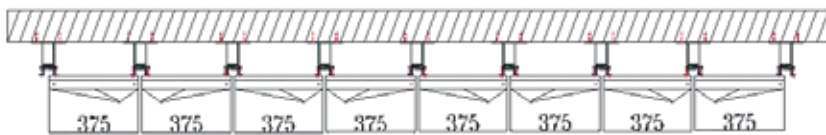

VA 3D-21

Design Specification

Series	-----	Tarnish Metallum
Color Code	-----	VA 10012
Color Name	-----	Verdigris
Size of Panel	-----	304x380 MM

VA 3D-21

Section A-A'

Section B-B'

SL Designation

1. Aluminium Profile-VAACP/P/511(Omega Profile)
2. Tray Made From 4mm Viva Aluminium Composite Panel
3. Aluminium Profile-VAACP/P/611 (Female Profile)
4. Aluminium Profile-VAACP/P/612 (Male Profile)
5. Hilti-Frame Anchore HDH-HR2 10X100MM
6. Double "T" Bracket-VAACP/P/510A
7. Anchore Bolt
8. Aluminium "L" Clit -20x25x38mm
9. POP Rivet-25x5mm
10. HSS- Star Screw 25x6mm