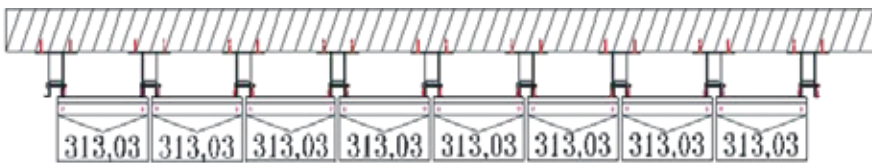

VA 3D-4

Design Specification

Series	-----	SOLID METALLIC
Color Code	-----	VA 105
Color Name	-----	Jade Green
Size of Panel	-----	304x380 MM

VA 3D-4

Section A-A'

Section B-B'

SL Designation

1. Aluminium Profile-VAACP/P/511(Omega Profile)
2. Tray Made From 4mm Viva Aluminium Composite Panel
3. Aluminium Profile-VAACP/P/611 (Female Profile)
4. Aluminium Profile-VAACP/P/612 (Male Profile)
5. Hilti-Frame Anchore HDH-HR2 10X100MM
6. Double "T" Bracket-VAACP/P/510A
7. Anchore Bolt
8. Aluminium "L" Clit -20x25x38mm
9. POP Rivet-25x5mm
10. HSS- Star Screw 25x6mm