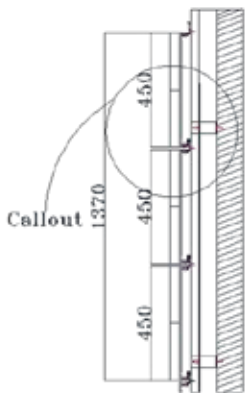

VA 3D-28

Design Specification

Series	-----	REGULAR
Color Code	-----	VA 108
Color Name	-----	Champagne Gold
Size of Panel	-----	304x380 MM

VA 3D-28

Section A-A'

Section B-B'

SL Designation

1. Aluminium Profile-VAACP/P/511(Omega Profile)
2. Tray Made From 4mm Viva Aluminium Composite Panel
3. Aluminium Profile-VAACP/P/611 (Female Profile)
4. Aluminium Profile-VAACP/P/612 (Male Profile)
5. Hilti-Frame Anchore HDH-HR2 10X100MM
6. Double "T" Bracket-VAACP/P/510A
7. Anchore Bolt
8. Aluminium "L" Clit -20x25x38mm
9. POP Rivet-25x5mm
10. HSS- Star Screw 25x6mm

VA 3D-29

Design Specification

Series	-----	Tarnish Metallum
Color Code	-----	VA 10002
Color Name	-----	Elegant Copper
Size of Panel	-----	304x380 MM

VA 3D-29

Section A-A'

Section B-B'

SL Designation

1. Aluminium Profile-VAACP/P/511(Omega Profile)
2. Tray Made From 4mm Viva Aluminium Composite Panel
3. Aluminium Profile-VAACP/P/611 (Female Profile)
4. Aluminium Profile-VAACP/P/612 (Male Profile)
5. Hilti-Frame Anchore HDH-HR2 10X100MM
6. Double "T" Bracket-VAACP/P/510A
7. Anchore Bolt
8. Aluminium "L" Clit -20x25x38mm
9. POP Rivet-25x5mm
10. HSS- Star Screw 25x6mm

VA 3D-40

Design Specification

Series	-----	REGULAR
Color Code	-----	VA 84
Color Name	-----	Coffe Brown
Size of Panel	-----	304x380 MM

VA 3D-40

Section A-A'

Section B-B'

SL Designation

1. Aluminium Profile-VAACP/P/511(Omega Profile)
2. Tray Made From 4mm Viva Aluminium Composite Panel
3. Aluminium Profile-VAACP/P/611 (Female Profile)
4. Aluminium Profile-VAACP/P/612 (Male Profile)
5. Hilti-Frame Anchore HDH-HR2 10X100MM
6. Double "T" Bracket-VAACP/P/510A
7. Anchore Bolt
8. Aluminium "L" Clit -20x25x38mm
9. POP Rivet-25x5mm
10. HSS- Star Screw 25x6mm