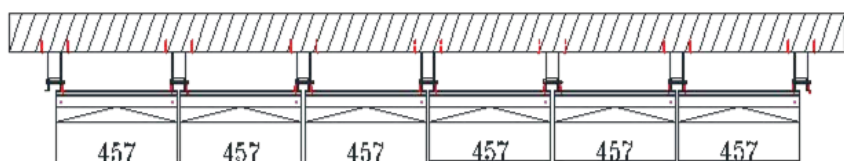

VA 3D-8

Design Specification

Series	-----	Tarnish Metallum
Color Code	-----	VA 10002
Color Name	-----	Elegant Copper
Size of Panel	-----	304x380 MM

VA 3D-8

Section A-A'

Section B-B'

SL Designation

1. Aluminium Profile-VAACP/P/511(Omega Profile)
2. Tray Made From 4mm Viva Aluminium Composite Panel
3. Aluminium Profile-VAACP/P/611 (Female Profile)
4. Aluminium Profile-VAACP/P/612 (Male Profile)
5. Hilti-Frame Anchore HDH-HR2 10X100MM
6. Double "T" Bracket-VAACP/P/510A
7. Anchore Bolt
8. Aluminium "L" Clit -20x25x38mm
9. POP Rivet-25x5mm
10. HSS- Star Screw 25x6mm

VA 3D-10

Design Specification

Series	-----	Sparkle and Glossy Colours
Color Code	-----	VA 360
Color Name	-----	Sparkle Gold
Size of Panel	-----	304x380 MM

VA 3D-10

Section A-A'

Section B-B'

SL Designation

1. Aluminium Profile-VAACP/P/511(Omega Profile)
2. Tray Made From 4mm Viva Aluminium Composite Panel
3. Aluminium Profile-VAACP/P/611 (Female Profile)
4. Aluminium Profile-VAACP/P/612 (Male Profile)
5. Hilti-Frame Anchore HDH-HR2 10X100MM
6. Double "T" Bracket-VAACP/P/510A
7. Anchore Bolt
8. Aluminium "L" Clit -20x25x38mm
9. POP Rivet-25x5mm
10. HSS- Star Screw 25x6mm