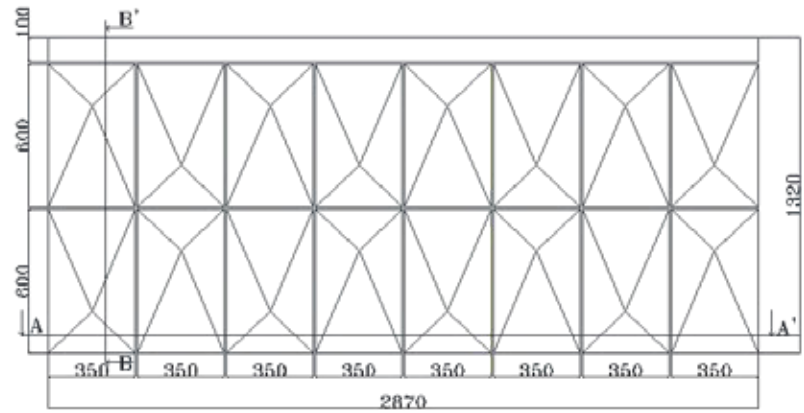

VA 3D-24

Design Specification

Series	-----	Tarnish Metallum
Color Code	-----	VA 10001
Color Name	-----	Glazed Copper
Size of Panel	-----	304x380 MM

VA 3D-24

Section A-A'

Section B-B'

SL Designation

1. Aluminium Profile-VAACP/P/511(Omega Profile)
2. Tray Made From 4mm Viva Aluminium Composite Panel
3. Aluminium Profile-VAACP/P/611 (Female Profile)
4. Aluminium Profile-VAACP/P/612 (Male Profile)
5. Hilti-Frame Anchore HDH-HR2 10X100MM
6. Double "T" Bracket-VAACP/P/510A
7. Anchore Bolt
8. Aluminium "L" Clit -20x25x38mm
9. POP Rivet-25x5mm
10. HSS- Star Screw 25x6mm

VA 3D-25

Design Specification

Series	-----	REGULAR
Color Code	-----	VA 313
Color Name	-----	Traffic Yellow
Size of Panel	-----	304x380 MM

VA 3D-25

Section A-A'

Section B-B'

SL Designation

1. Aluminium Profile-VAACP/P/511(Omega Profile)
2. Tray Made From 4mm Viva Aluminium Composite Panel
3. Aluminium Profile-VAACP/P/611 (Female Profile)
4. Aluminium Profile-VAACP/P/612 (Male Profile)
5. Hilti-Frame Anchore HDH-HR2 10X100MM
6. Double "T" Bracket-VAACP/P/510A
7. Anchore Bolt
8. Aluminium "L" Clit -20x25x38mm
9. POP Rivet-25x5mm
10. HSS- Star Screw 25x6mm

VA 3D-26

Design Specification

Series	-----	REGULAR
Color Code	-----	VA 331
Color Name	-----	Pearl Copper
Size of Panel	-----	304x380 MM

VA 3D-26

Section A-A'

Section B-B'

SL Designation

1. Aluminium Profile-VAACP/P/511(Omega Profile)
2. Tray Made From 4mm Viva Aluminium Composite Panel
3. Aluminium Profile-VAACP/P/611 (Female Profile)
4. Aluminium Profile-VAACP/P/612 (Male Profile)
5. Hilti-Frame Anchore HDH-HR2 10X100MM
6. Double "T" Bracket-VAACP/P/510A
7. Anchore Bolt
8. Aluminium "L" Clit -20x25x38mm
9. POP Rivet-25x5mm
10. HSS- Star Screw 25x6mm