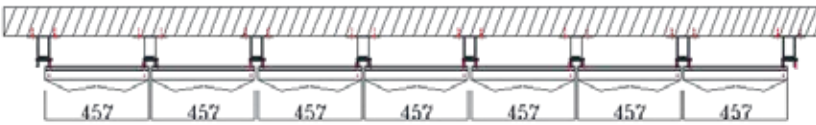

VA 3D-24

Design Specification

Series	-----	Tarnish Metallum
Color Code	-----	VA 10001
Color Name	-----	Glazed Copper
Size of Panel	-----	304x380 MM

VA 3D-24

Section A-A'

Section B-B'

SL Designation

1. Aluminium Profile-VAACP/P/511(Omega Profile)
2. Tray Made From 4mm Viva Aluminium Composite Panel
3. Aluminium Profile-VAACP/P/611 (Female Profile)
4. Aluminium Profile-VAACP/P/612 (Male Profile)
5. Hilti-Frame Anchore HDH-HR2 10X100MM
6. Double "T" Bracket-VAACP/P/510A
7. Anchore Bolt
8. Aluminium "L" Clit -20x25x38mm
9. POP Rivet-25x5mm
10. HSS- Star Screw 25x6mm

VA 3D-25

Design Specification

Series	-----	REGULAR
Color Code	-----	VA 313
Color Name	-----	Traffic Yellow
Size of Panel	-----	304x380 MM

VA 3D-25

Section A-A'

Section B-B'

SL Designation

1. Aluminium Profile-VAACP/P/511(Omega Profile)
2. Tray Made From 4mm Viva Aluminium Composite Panel
3. Aluminium Profile-VAACP/P/611 (Female Profile)
4. Aluminium Profile-VAACP/P/612 (Male Profile)
5. Hilti-Frame Anchore HDH-HR2 10X100MM
6. Double "T" Bracket-VAACP/P/510A
7. Anchore Bolt
8. Aluminium "L" Clit -20x25x38mm
9. POP Rivet-25x5mm
10. HSS- Star Screw 25x6mm