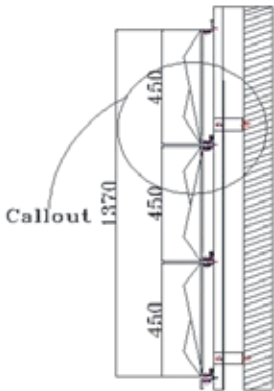

VA 3D-28

Design Specification

Series	-----	REGULAR
Color Code	-----	VA 108
Color Name	-----	Champagne Gold
Size of Panel	-----	304x380 MM

VA 3D-28

Section A-A'

Section B-B'

SL Designation

1. Aluminium Profile-VAACP/P/511(Omega Profile)
2. Tray Made From 4mm Viva Aluminium Composite Panel
3. Aluminium Profile-VAACP/P/611 (Female Profile)
4. Aluminium Profile-VAACP/P/612 (Male Profile)
5. Hilti-Frame Anchore HDH-HR2 10X100MM
6. Double "T" Bracket-VAACP/P/510A
7. Anchore Bolt
8. Aluminium "L" Clit -20x25x38mm
9. POP Rivet-25x5mm
10. HSS- Star Screw 25x6mm

VA 3D-29

Design Specification

Series	-----	Tarnish Metallum
Color Code	-----	VA 10002
Color Name	-----	Elegant Copper
Size of Panel	-----	304x380 MM

VA 3D-29

Section A-A'

Section B-B'

SL Designation

1. Aluminium Profile-VAACP/P/511(Omega Profile)
2. Tray Made From 4mm Viva Aluminium Composite Panel
3. Aluminium Profile-VAACP/P/611 (Female Profile)
4. Aluminium Profile-VAACP/P/612 (Male Profile)
5. Hilti-Frame Anchore HDH-HR2 10X100MM
6. Double "T" Bracket-VAACP/P/510A
7. Anchore Bolt
8. Aluminium "L" Clit -20x25x38mm
9. POP Rivet-25x5mm
10. HSS- Star Screw 25x6mm

VA 3D-40

Design Specification

Series	-----	REGULAR
Color Code	-----	VA 84
Color Name	-----	Coffe Brown
Size of Panel	-----	304x380 MM

VA 3D-40

Section A-A'

Section B-B'

SL Designation

1. Aluminium Profile-VAACP/P/511(Omega Profile)
2. Tray Made From 4mm Viva Aluminium Composite Panel
3. Aluminium Profile-VAACP/P/611 (Female Profile)
4. Aluminium Profile-VAACP/P/612 (Male Profile)
5. Hilti-Frame Anchore HDH-HR2 10X100MM
6. Double "T" Bracket-VAACP/P/510A
7. Anchore Bolt
8. Aluminium "L" Clit -20x25x38mm
9. POP Rivet-25x5mm
10. HSS- Star Screw 25x6mm