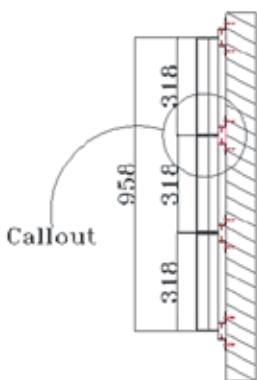

Section A-A'

SL Designation

1. Aluminium Framing 50X25mm
2. Screw 25X6mm
3. "L" Angle 25X40mm
4. Wall
5. Fastner with Anchore Bolt
6. Viva ACP
7. POP Revit

VA 3D-2

Design Specification

Series	-----	Natural Stone Series
Color Code	-----	VA 9004
Color Name	-----	Versace brown
Size of Panel	-----	304x380 MM