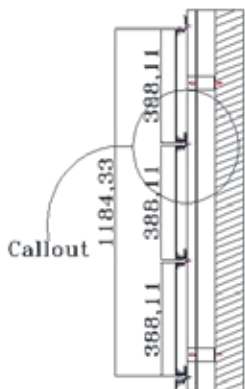

VA 3D-4

Design Specification

Series	-----	SOLID METALLIC
Color Code	-----	VA 105
Color Name	-----	Jade Green
Size of Panel	-----	304x380 MM

VA 3D-4

Section A-A'

Section B-B'

SL Designation

1. Aluminium Profile-VAACP/P/511(Omega Profile)
2. Tray Made From 4mm Viva Aluminium Composite Panel
3. Aluminium Profile-VAACP/P/611 (Female Profile)
4. Aluminium Profile-VAACP/P/612 (Male Profile)
5. Hilti-Frame Anchore HDH-HR2 10X100MM
6. Double "T" Bracket-VAACP/P/510A
7. Anchore Bolt
8. Aluminium "L" Clit -20x25x38mm
9. POP Rivet-25x5mm
10. HSS- Star Screw 25x6mm