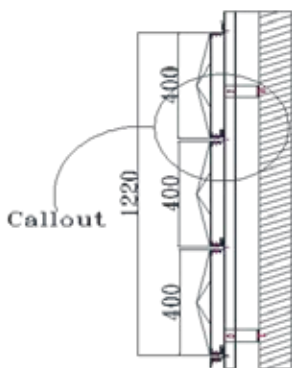

Section B-B'