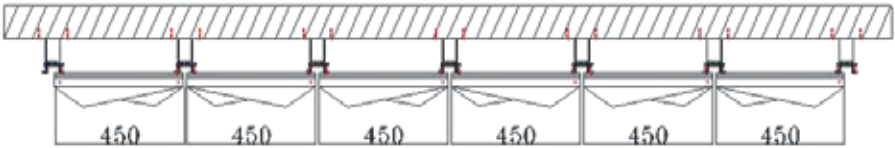

VA 3D-40

Design Specification

Series	-----	REGULAR
Color Code	-----	VA 84
Color Name	-----	Coffe Brown
Size of Panel	-----	304x380 MM

VA 3D-40

Section A-A'

Section B-B'

SL Designation

1. Aluminium Profile-VAACP/P/511(Omega Profile)
2. Tray Made From 4mm Viva Aluminium Composite Panel
3. Aluminium Profile-VAACP/P/611 (Female Profile)
4. Aluminium Profile-VAACP/P/612 (Male Profile)
5. Hilti-Frame Anchore HDH-HR2 10X100MM
6. Double "T" Bracket-VAACP/P/510A
7. Anchore Bolt
8. Aluminium "L" Clit -20x25x38mm
9. POP Rivet-25x5mm
10. HSS- Star Screw 25x6mm