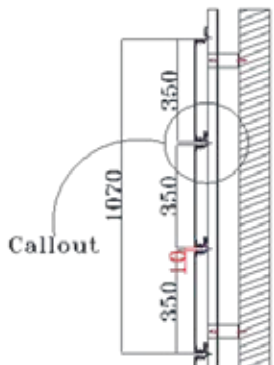

VA 3D-2

Section A-A'

Section B-B'

Callout

SL Designation

1. Aluminium Profile-VAACP/P/511(Omega Profile)
2. Tray Made From 4mm Viva Aluminium Composite Panel
3. Aluminium Profile-VAACP/P/611 (Female Profile)
4. Aluminium Profile-VAACP/P/612 (Male Profile)
5. Hilti-Frame Anchore HDH-HR2 10X100MM
6. Double "T" Bracket-VAACP/P/510A
7. Anchore Bolt
8. Aluminium "L" Clit -20x25x38mm
9. POP Rivet-25x5mm
10. HSS- Star Screw 25x6mm

VA 3D-3

Design Specification

Series	-----	Natural Stone
Color Code	-----	VA 9005
Color Name	-----	FERRARI RED
Size of Panel	-----	304x380 MM

VA 3D-3

Section A-A'

Section B-B'

SL Designation

1. Aluminium Profile-VAACP/P/511(Omega Profile)
2. Tray Made From 4mm Viva Aluminium Composite Panel
3. Aluminium Profile-VAACP/P/611 (Female Profile)
4. Aluminium Profile-VAACP/P/612 (Male Profile)
5. Hilti-Frame Anchore HDH-HR2 10X100MM
6. Double "T" Bracket-VAACP/P/510A
7. Anchore Bolt
8. Aluminium "L" Clit -20x25x38mm
9. POP Rivet-25x5mm
10. HSS- Star Screw 25x6mm

VA 3D-4

Design Specification

Series	-----	SOLID METALLIC
Color Code	-----	VA 105
Color Name	-----	Jade Green
Size of Panel	-----	304x380 MM

VA 3D-4

Section A-A'

Section B-B'

SL Designation

1. Aluminium Profile-VAACP/P/511(Omega Profile)
2. Tray Made From 4mm Viva Aluminium Composite Panel
3. Aluminium Profile-VAACP/P/611 (Female Profile)
4. Aluminium Profile-VAACP/P/612 (Male Profile)
5. Hilti-Frame Anchore HDH-HR2 10X100MM
6. Double "T" Bracket-VAACP/P/510A
7. Anchore Bolt
8. Aluminium "L" Clit -20x25x38mm
9. POP Rivet-25x5mm
10. HSS- Star Screw 25x6mm