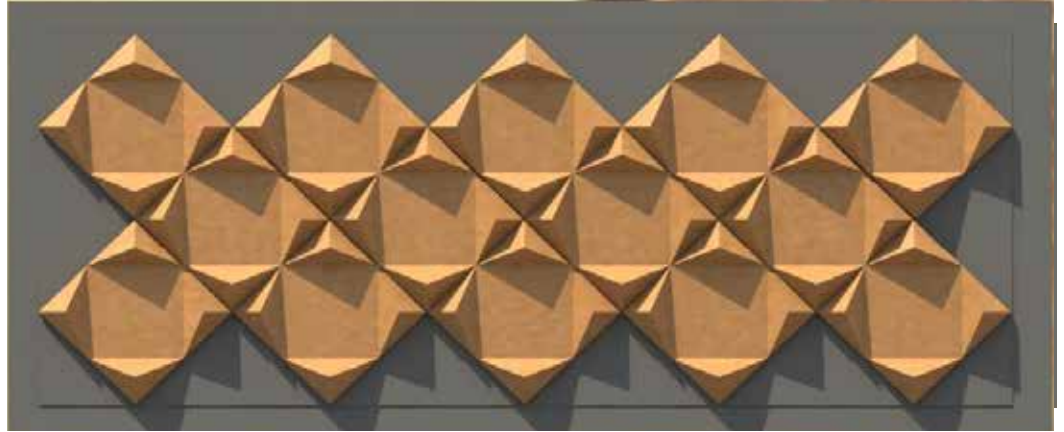

VA 3D-14

Design Specification

Series	-----	Solid Metallic
Color Code	-----	VA 107
Color Name	-----	Copper
Size of Panel	-----	304x380 MM