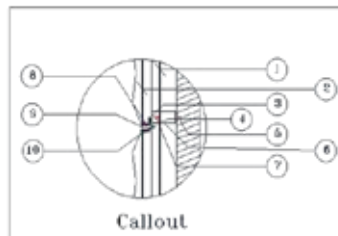

VA 3D-24

Design Specification

Series	-----	Tarnish Metallum
Color Code	-----	VA 10001
Color Name	-----	Glazed Copper
Size of Panel	-----	304x380 MM

VA 3D-24

Section A-A'

Section B-B'

SL Designation

1. Aluminium Profile-VAACP/P/511(Omega Profile)
2. Tray Made From 4mm Viva Aluminium Composite Panel
3. Aluminium Profile-VAACP/P/611 (Female Profile)
4. Aluminium Profile-VAACP/P/612 (Male Profile)
5. Hilti-Frame Anchore HDH-HR2 10X100MM
6. Double "T" Bracket-VAACP/P/510A
7. Anchore Bolt
8. Aluminium "L" Clit -20x25x38mm
9. POP Rivet-25x5mm
10. HSS- Star Screw 25x6mm

VA 3D-25

Design Specification

Series	-----	REGULAR
Color Code	-----	VA 313
Color Name	-----	Traffic Yellow
Size of Panel	-----	304x380 MM

VA 3D-25

Section A-A'

Section B-B'

SL Designation

1. Aluminium Profile-VAACP/P/511(Omega Profile)
2. Tray Made From 4mm Viva Aluminium Composite Panel
3. Aluminium Profile-VAACP/P/611 (Female Profile)
4. Aluminium Profile-VAACP/P/612 (Male Profile)
5. Hilti-Frame Anchore HDH-HR2 10X100MM
6. Double "T" Bracket-VAACP/P/510A
7. Anchore Bolt
8. Aluminium "L" Clit -20x25x38mm
9. POP Rivet-25x5mm
10. HSS- Star Screw 25x6mm