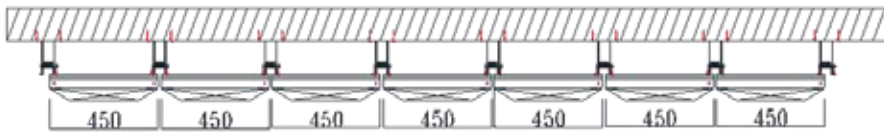

VA 3D-25

Design Specification

Series	-----	REGULAR
Color Code	-----	VA 313
Color Name	-----	Traffic Yellow
Size of Panel	-----	304x380 MM

VA 3D-25

Section A-A'

Section B-B'

SL Designation

1. Aluminium Profile-VAACP/P/511(Omega Profile)
2. Tray Made From 4mm Viva Aluminium Composite Panel
3. Aluminium Profile-VAACP/P/611 (Female Profile)
4. Aluminium Profile-VAACP/P/612 (Male Profile)
5. Hilti-Frame Anchore HDH-HR2 10X100MM
6. Double "T" Bracket-VAACP/P/510A
7. Anchore Bolt
8. Aluminium "L" Clit -20x25x38mm
9. POP Rivet-25x5mm
10. HSS- Star Screw 25x6mm

VA 3D-26

Design Specification

Series	-----	REGULAR
Color Code	-----	VA 331
Color Name	-----	Pearl Copper
Size of Panel	-----	304x380 MM

VA 3D-26

Section A-A'

Section B-B'

SL Designation

1. Aluminium Profile-VAACP/P/511(Omega Profile)
2. Tray Made From 4mm Viva Aluminium Composite Panel
3. Aluminium Profile-VAACP/P/611 (Female Profile)
4. Aluminium Profile-VAACP/P/612 (Male Profile)
5. Hilti-Frame Anchore HDH-HR2 10X100MM
6. Double "T" Bracket-VAACP/P/510A
7. Anchore Bolt
8. Aluminium "L" Clit -20x25x38mm
9. POP Rivet-25x5mm
10. HSS- Star Screw 25x6mm