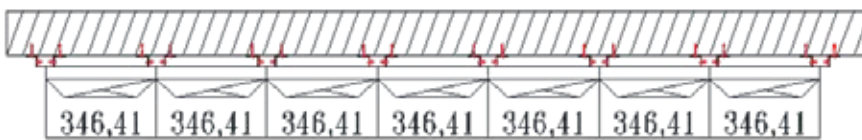

VA 3D-26

Design Specification

Series	-----	REGULAR
Color Code	-----	VA 331
Color Name	-----	Pearl Copper
Size of Panel	-----	304x380 MM

VA 3D-26

Section A-A'

Section B-B'

SL Designation

1. Aluminium Profile-VAACP/P/511(Omega Profile)
2. Tray Made From 4mm Viva Aluminium Composite Panel
3. Aluminium Profile-VAACP/P/611 (Female Profile)
4. Aluminium Profile-VAACP/P/612 (Male Profile)
5. Hilti-Frame Anchore HDH-HR2 10X100MM
6. Double "T" Bracket-VAACP/P/510A
7. Anchore Bolt
8. Aluminium "L" Clit -20x25x38mm
9. POP Rivet-25x5mm
10. HSS- Star Screw 25x6mm

VA 3D-27

Design Specification

Series	-----	REGULAR
Color Code	-----	VA 107
Color Name	-----	Copper
Size of Panel	-----	304x380 MM

VA 3D-27

Section A-A'

Section B-B'

SL Designation

1. Aluminium Framing 50x25mm
2. Screw 25x6mm
3. "L" Angle 25x40mm
4. Wall
5. Fastner with Anchore Bolt
6. Viva ACP
7. POP Revit

VA 3D-28

Design Specification

Series	-----	REGULAR
Color Code	-----	VA 108
Color Name	-----	Champagne Gold
Size of Panel	-----	304x380 MM

VA 3D-28

Section A-A'

Section B-B'

SL Designation

1. Aluminium Profile-VAACP/P/511(Omega Profile)
2. Tray Made From 4mm Viva Aluminium Composite Panel
3. Aluminium Profile-VAACP/P/611 (Female Profile)
4. Aluminium Profile-VAACP/P/612 (Male Profile)
5. Hilti-Frame Anchore HDH-HR2 10X100MM
6. Double "T" Bracket-VAACP/P/510A
7. Anchore Bolt
8. Aluminium "L" Clit -20x25x38mm
9. POP Rivet-25x5mm
10. HSS- Star Screw 25x6mm