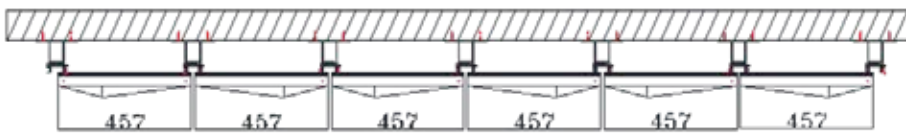

Section A-A'