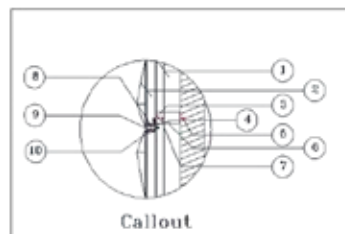

1. Aluminium Profile-VAACP/P/511(Omega Profile)
2. Tray Made From 4mm Viva Aluminium Composite Panel
3. Aluminium Profile-VAACP/P/611 (Female Profile)
4. Aluminium Profile-VAACP/P/612 (Male Profile)
5. Hilti-Frame Anchore HDH-HR2 10X100MM
6. Double "T" Bracket-VAACP/P/510A
7. Anchore Bolt
8. Aluminium "L" Clit -20x25x38mm
9. POP Rivet-25x5mm
10. HSS- Star Screw 25x6mm

VA 3D-19

Design Specification

Series	-----	SOLID METALLIC
Color Code	-----	VA 115
Color Name	-----	Gun Metallic
Size of Panel	-----	550x318

VA 3D-19

Section A-A'

Section B-B'

SL Designation

1. Aluminium Profile-VAACP/P/511(Omega Profile)
2. Tray Made From 4mm Viva Aluminium Composite Panel
3. Aluminium Profile-VAACP/P/611 (Female Profile)
4. Aluminium Profile-VAACP/P/612 (Male Profile)
5. Hilti-Frame Anchore HDH-HR2 10X100MM
6. Double "T" Bracket-VAACP/P/510A
7. Anchore Bolt
8. Aluminium "L" Clit -20x25x38mm
9. POP Rivet-25x5mm
10. HSS- Star Screw 25x6mm