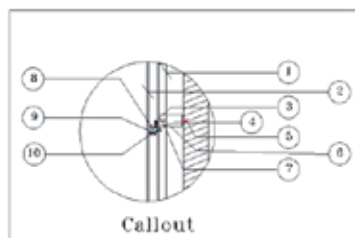

VA 3D-8

Design Specification

Series	-----	Tarnish Metallum
Color Code	-----	VA 10002
Color Name	-----	Elegant Copper
Size of Panel	-----	304x380 MM

VA 3D-8

Section A-A'

Section B-B'

SL Designation

1. Aluminium Profile-VAACP/P/511(Omega Profile)
2. Tray Made From 4mm Viva Aluminium Composite Panel
3. Aluminium Profile-VAACP/P/611 (Female Profile)
4. Aluminium Profile-VAACP/P/612 (Male Profile)
5. Hilti-Frame Anchore HDH-HR2 10X100MM
6. Double "T" Bracket-VAACP/P/510A
7. Anchore Bolt
8. Aluminium "L" Clit -20x25x38mm
9. POP Rivet-25x5mm
10. HSS- Star Screw 25x6mm