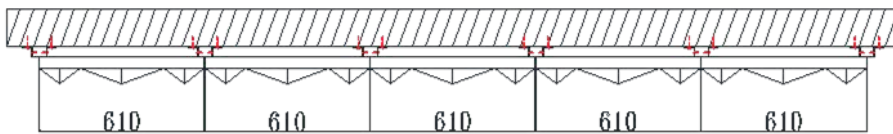

Section A-A'