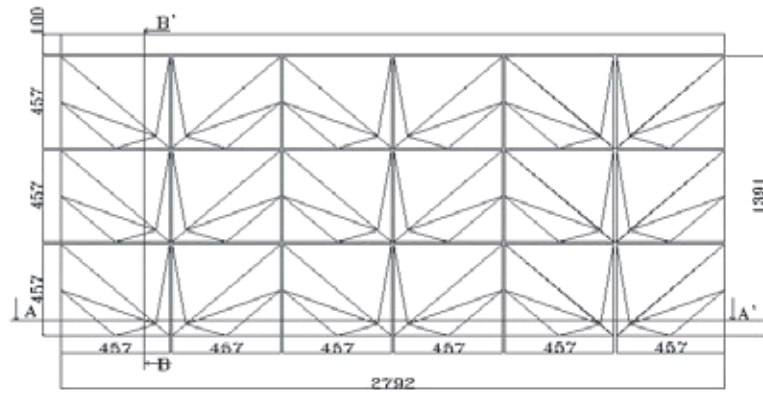

VA 3D-9

Design Specification

Series	-----	Tarnish Metallum
Color Code	-----	VA 10011 X
Color Name	-----	Rusted Cor-Ten
Size of Panel	-----	304x380 MM

VA 3D-9

SL Designation

1. Aluminium Profile-VAACP/P/511(Omega Profile)
2. Tray Made From 4mm Viva Aluminium Composite Panel
3. Aluminium Profile-VAACP/P/611 (Female Profile)
4. Aluminium Profile-VAACP/P/612 (Male Profile)
5. Hilti-Frame Anchore HDH-HR2 10X100MM
6. Double "T" Bracket-VAACP/P/510A
7. Anchore Bolt
8. Aluminium "L" Clit -20x25x38mm
9. POP Rivet-25x5mm
10. HSS- Star Screw 25x6mm