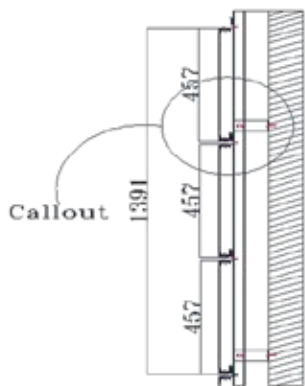

VA 3D-9

Design Specification

Series	-----	Tarnish Metallum
Color Code	-----	VA 10011 X
Color Name	-----	Rusted Cor-Ten
Size of Panel	-----	304x380 MM

VA 3D-9

Section A-A'

Section B-B'

SL Designation

1. Aluminium Profile-VAACP/P/511(Omega Profile)
2. Tray Made From 4mm Viva Aluminium Composite Panel
3. Aluminium Profile-VAACP/P/611 (Female Profile)
4. Aluminium Profile-VAACP/P/612 (Male Profile)
5. Hilti-Frame Anchore HDH-HR2 10X100MM
6. Double "T" Bracket-VAACP/P/510A
7. Anchore Bolt
8. Aluminium "L" Clit -20x25x38mm
9. POP Rivet-25x5mm
10. HSS- Star Screw 25x6mm

VA 3D-10

Design Specification

Series	-----	Sparkle and Glossy Colours
Color Code	-----	VA 360
Color Name	-----	Sparkle Gold
Size of Panel	-----	304x380 MM

VA 3D-10

Section A-A'

Section B-B'

SL Designation

1. Aluminium Profile-VAACP/P/511(Omega Profile)
2. Tray Made From 4mm Viva Aluminium Composite Panel
3. Aluminium Profile-VAACP/P/611 (Female Profile)
4. Aluminium Profile-VAACP/P/612 (Male Profile)
5. Hilti-Frame Anchore HDH-HR2 10X100MM
6. Double "T" Bracket-VAACP/P/510A
7. Anchore Bolt
8. Aluminium "L" Clit -20x25x38mm
9. POP Rivet-25x5mm
10. HSS- Star Screw 25x6mm