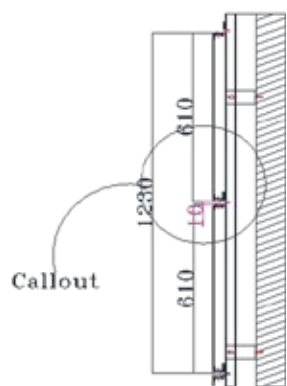

VA 3D-8

Design Specification

Series	-----	Tarnish Metallum
Color Code	-----	VA 10002
Color Name	-----	Elegant Copper
Size of Panel	-----	304x380 MM

VA 3D-8

Section A-A'

Section B-B'

SL Designation

1. Aluminium Profile-VAACP/P/511(Omega Profile)
2. Tray Made From 4mm Viva Aluminium Composite Panel
3. Aluminium Profile-VAACP/P/611 (Female Profile)
4. Aluminium Profile-VAACP/P/612 (Male Profile)
5. Hilti-Frame Anchore HDH-HR2 10X100MM
6. Double "T" Bracket-VAACP/P/510A
7. Anchore Bolt
8. Aluminium "L" Clit -20x25x38mm
9. POP Rivet-25x5mm
10. HSS- Star Screw 25x6mm