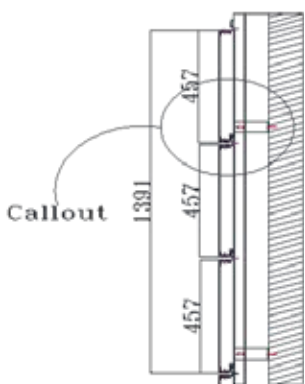

VA 3D-10

Design Specification

Series	-----	Sparkle and Glossy Colours
Color Code	-----	VA 360
Color Name	-----	Sparkle Gold
Size of Panel	-----	304x380 MM

VA 3D-10

Section A-A'

Section B-B'

SL Designation

1. Aluminium Profile-VAACP/P/511(Omega Profile)
2. Tray Made From 4mm Viva Aluminium Composite Panel
3. Aluminium Profile-VAACP/P/611 (Female Profile)
4. Aluminium Profile-VAACP/P/612 (Male Profile)
5. Hilti-Frame Anchore HDH-HR2 10X100MM
6. Double "T" Bracket-VAACP/P/510A
7. Anchore Bolt
8. Aluminium "L" Clit -20x25x38mm
9. POP Rivet-25x5mm
10. HSS- Star Screw 25x6mm

VA 3D-11

Design Specification

Series	-----	Sparkle and Glossy Colours
Color Code	-----	VA 364
Color Name	-----	Glossy Ivory
Size of Panel	-----	304x380 MM

VA 3D-11

Section A-A'

SL Designation

1. Aluminium Profile-VAACP/P/511(Omega Profile)
2. Tray Made From 4mm Viva Aluminium Composite Panel
3. Aluminium Profile-VAACP/P/611 (Female Profile)
4. Aluminium Profile-VAACP/P/612 (Male Profile)
5. Hilti-Frame Anchore HDH-HR2 10X100MM
6. Double "T" Bracket-VAACP/P/510A
7. Anchore Bolt
8. Aluminium "L" Clit -20x25x38mm
9. POP Rivet-25x5mm
10. HSS- Star Screw 25x6mm