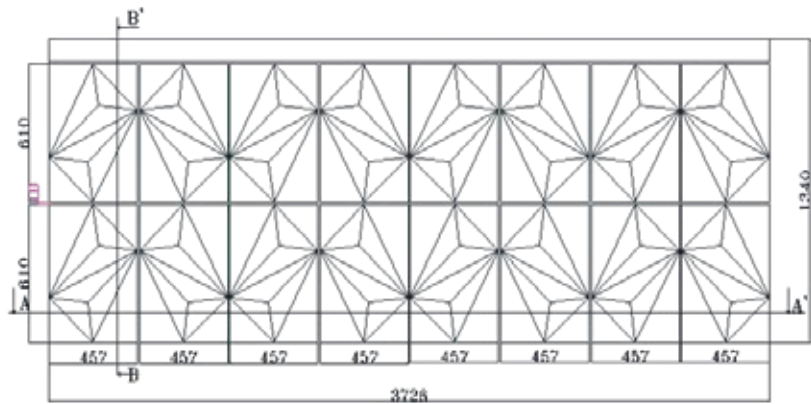

VA 3D-6

Design Specification

Series	-----	REGULAR
Color Code	-----	VA 303
Color Name	-----	Dark Grey
Size of Panel	-----	304x380 MM

VA 3D-6

SL Designation

1. Aluminium Profile-VAACP/P/511(Omega Profile)
2. Tray Made From 4mm Viva Aluminium Composite Panel
3. Aluminium Profile-VAACP/P/611 (Female Profile)
4. Aluminium Profile-VAACP/P/612 (Male Profile)
5. Hilti-Frame Anchore HDH-HR2 10X100MM
6. Double "T" Bracket-VAACP/P/510A
7. Anchore Bolt
8. Aluminium "L" Clit -20x25x38mm
9. POP Rivet-25x5mm
10. HSS- Star Screw 25x6mm