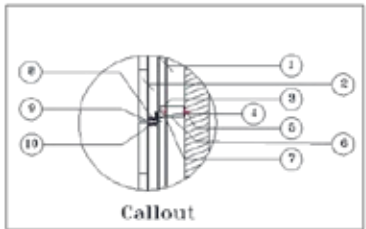

VA 3D-29

Design Specification

Series	-----	Tarnish Metallum
Color Code	-----	VA 10002
Color Name	-----	Elegant Copper
Size of Panel	-----	304x380 MM

VA 3D-29

Section A-A'

Section B-B'

SL Designation

1. Aluminium Profile-VAACP/P/511(Omega Profile)
2. Tray Made From 4mm Viva Aluminium Composite Panel
3. Aluminium Profile-VAACP/P/611 (Female Profile)
4. Aluminium Profile-VAACP/P/612 (Male Profile)
5. Hilti-Frame Anchore HDH-HR2 10X100MM
6. Double "T" Bracket-VAACP/P/510A
7. Anchore Bolt
8. Aluminium "L" Clit -20x25x38mm
9. POP Rivet-25x5mm
10. HSS- Star Screw 25x6mm

VA 3D-40

Design Specification

Series	-----	REGULAR
Color Code	-----	VA 84
Color Name	-----	Coffe Brown
Size of Panel	-----	304x380 MM

VA 3D-40

Section A-A'

Section B-B'

SL Designation

1. Aluminium Profile-VAACP/P/511(Omega Profile)
2. Tray Made From 4mm Viva Aluminium Composite Panel
3. Aluminium Profile-VAACP/P/611 (Female Profile)
4. Aluminium Profile-VAACP/P/612 (Male Profile)
5. Hilti-Frame Anchore HDH-HR2 10X100MM
6. Double "T" Bracket-VAACP/P/510A
7. Anchore Bolt
8. Aluminium "L" Clit -20x25x38mm
9. POP Rivet-25x5mm
10. HSS- Star Screw 25x6mm