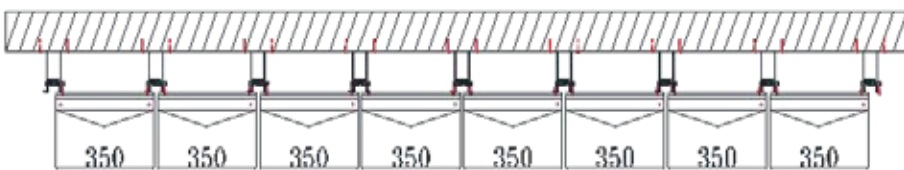

VA 3D-26

Design Specification

Series	-----	REGULAR
Color Code	-----	VA 331
Color Name	-----	Pearl Copper
Size of Panel	-----	304x380 MM

VA 3D-26

Section A-A'

Section B-B'

SL Designation

1. Aluminium Profile-VAACP/P/511(Omega Profile)
2. Tray Made From 4mm Viva Aluminium Composite Panel
3. Aluminium Profile-VAACP/P/611 (Female Profile)
4. Aluminium Profile-VAACP/P/612 (Male Profile)
5. Hilti-Frame Anchore HDH-HR2 10X100MM
6. Double "T" Bracket-VAACP/P/510A
7. Anchore Bolt
8. Aluminium "L" Clit -20x25x38mm
9. POP Rivet-25x5mm
10. HSS- Star Screw 25x6mm