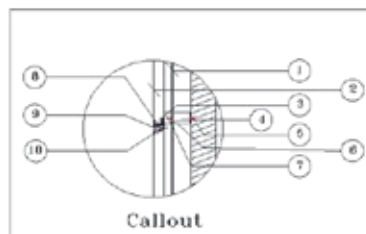

SL Designation

1. Aluminium Profile-VAACP/P/511(Omega Profile)
2. Tray Made From 4mm Viva Aluminium Composite Panel
3. Aluminium Profile-VAACP/P/611 (Female Profile)
4. Aluminium Profile-VAACP/P/612 (Male Profile)
5. Hilti-Frame Anchore HDH-HR2 10X100MM
6. Double "T" Bracket-VAACP/P/510A
7. Anchore Bolt
8. Aluminium "L" Clit -20x25x38mm
9. POP Rivet-25x5mm
10. HSS- Star Screw 25x6mm