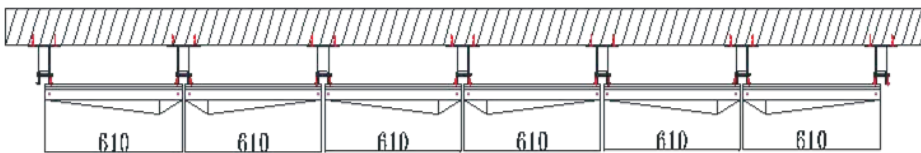

VA 3D-19

Design Specification

Series	-----	SOLID METALLIC
Color Code	-----	VA 115
Color Name	-----	Gun Metallic
Size of Panel	-----	550x318

VA 3D-19

Section A-A'

Section B-B'

SL Designation

1. Aluminium Profile-VAACP/P/511(Omega Profile)
2. Tray Made From 4mm Viva Aluminium Composite Panel
3. Aluminium Profile-VAACP/P/611 (Female Profile)
4. Aluminium Profile-VAACP/P/612 (Male Profile)
5. Hilti-Frame Anchore HDH-HR2 10X100MM
6. Double "T" Bracket-VAACP/P/510A
7. Anchore Bolt
8. Aluminium "L" Clit -20x25x38mm
9. POP Rivet-25x5mm
10. HSS- Star Screw 25x6mm