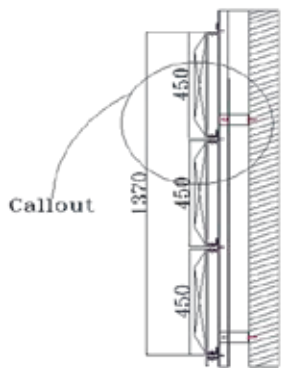

VA 3D-24

Design Specification

Series	-----	Tarnish Metallum
Color Code	-----	VA 10001
Color Name	-----	Glazed Copper
Size of Panel	-----	304x380 MM

VA 3D-24

Section A-A'

Section B-B'

SL Designation

1. Aluminium Profile-VAACP/P/511(Omega Profile)
2. Tray Made From 4mm Viva Aluminium Composite Panel
3. Aluminium Profile-VAACP/P/611 (Female Profile)
4. Aluminium Profile-VAACP/P/612 (Male Profile)
5. Hilti-Frame Anchore HDH-HR2 10X100MM
6. Double "T" Bracket-VAACP/P/510A
7. Anchore Bolt
8. Aluminium "L" Clit -20x25x38mm
9. POP Rivet-25x5mm
10. HSS- Star Screw 25x6mm

VA 3D-25

Design Specification

Series	-----	REGULAR
Color Code	-----	VA 313
Color Name	-----	Traffic Yellow
Size of Panel	-----	304x380 MM

VA 3D-25

Section A-A'

Section B-B'

SL Designation

1. Aluminium Profile-VAACP/P/511(Omega Profile)
2. Tray Made From 4mm Viva Aluminium Composite Panel
3. Aluminium Profile-VAACP/P/611 (Female Profile)
4. Aluminium Profile-VAACP/P/612 (Male Profile)
5. Hilti-Frame Anchore HDH-HR2 10X100MM
6. Double "T" Bracket-VAACP/P/510A
7. Anchore Bolt
8. Aluminium "L" Clit -20x25x38mm
9. POP Rivet-25x5mm
10. HSS- Star Screw 25x6mm

VA 3D-26

Design Specification

Series	-----	REGULAR
Color Code	-----	VA 331
Color Name	-----	Pearl Copper
Size of Panel	-----	304x380 MM

VA 3D-26

Section A-A'

Section B-B'

SL Designation

1. Aluminium Profile-VAACP/P/511(Omega Profile)
2. Tray Made From 4mm Viva Aluminium Composite Panel
3. Aluminium Profile-VAACP/P/611 (Female Profile)
4. Aluminium Profile-VAACP/P/612 (Male Profile)
5. Hilti-Frame Anchore HDH-HR2 10X100MM
6. Double "T" Bracket-VAACP/P/510A
7. Anchore Bolt
8. Aluminium "L" Clit -20x25x38mm
9. POP Rivet-25x5mm
10. HSS- Star Screw 25x6mm