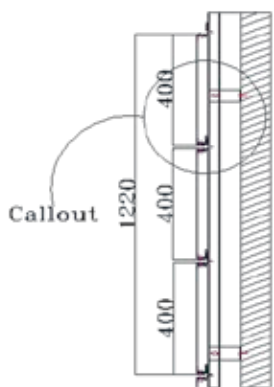

1. Aluminium Profile-VAACP/P/511(Omega Profile)
2. Tray Made From 4mm Viva Aluminium Composite Panel
3. Aluminium Profile-VAACP/P/611 (Female Profile)
4. Aluminium Profile-VAACP/P/612 (Male Profile)
5. Hilti-Frame Anchore HDH-HR2 10X100MM
6. Double "T" Bracket-VAACP/P/510A
7. Anchore Bolt
8. Aluminium "L" Clit -20x25x38mm
9. POP Rivet-25x5mm
10. HSS- Star Screw 25x6mm

VA 3D-7

Design Specification

Series	-----	SOLID METALLIC
Color Code	-----	VA 115
Color Name	-----	Gun Metallic
Size of Panel	-----	304x380 MM

VA 3D-7

Section A-A'

Section B-B'

SL Designation

1. Aluminium Profile-VAACP/P/511(Omega Profile)
2. Tray Made From 4mm Viva Aluminium Composite Panel
3. Aluminium Profile-VAACP/P/611 (Female Profile)
4. Aluminium Profile-VAACP/P/612 (Male Profile)
5. Hilti-Frame Anchore HDH-HR2 10X100MM
6. Double "T" Bracket-VAACP/P/510A
7. Anchore Bolt
8. Aluminium "L" Clit -20x25x38mm
9. POP Rivet-25x5mm
10. HSS- Star Screw 25x6mm