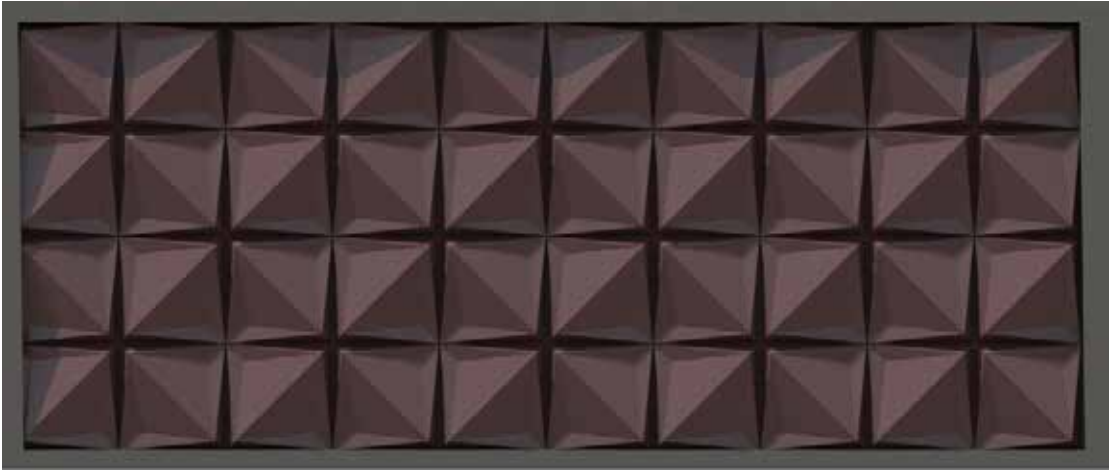

VA 3D-40

Design Specification

Series	-----	REGULAR
Color Code	-----	VA 84
Color Name	-----	Coffe Brown
Size of Panel	-----	304x380 MM