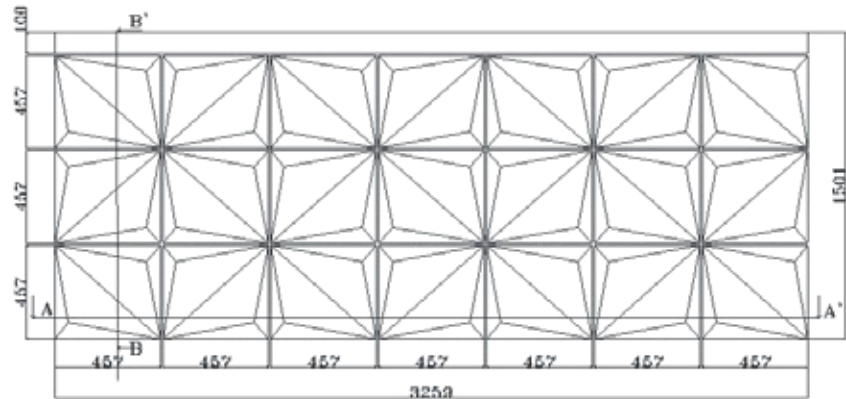

VA 3D-21

Design Specification

Series	-----	Tarnish Metallum
Color Code	-----	VA 10012
Color Name	-----	Verdigris
Size of Panel	-----	304x380 MM

VA 3D-21

Section A-A'

Section B-B'

SL Designation

1. Aluminium Profile-VAACP/P/511(Omega Profile)
2. Tray Made From 4mm Viva Aluminium Composite Panel
3. Aluminium Profile-VAACP/P/611 (Female Profile)
4. Aluminium Profile-VAACP/P/612 (Male Profile)
5. Hilti-Frame Anchore HDH-HR2 10X100MM
6. Double "T" Bracket-VAACP/P/510A
7. Anchore Bolt
8. Aluminium "L" Clit -20x25x38mm
9. POP Rivet-25x5mm
10. HSS- Star Screw 25x6mm

VA 3D-24

Design Specification

Series	-----	Tarnish Metallum
Color Code	-----	VA 10001
Color Name	-----	Glazed Copper
Size of Panel	-----	304x380 MM

VA 3D-24

Section A-A'

Section B-B'

SL Designation

1. Aluminium Profile-VAACP/P/511(Omega Profile)
2. Tray Made From 4mm Viva Aluminium Composite Panel
3. Aluminium Profile-VAACP/P/611 (Female Profile)
4. Aluminium Profile-VAACP/P/612 (Male Profile)
5. Hilti-Frame Anchore HDH-HR2 10X100MM
6. Double "T" Bracket-VAACP/P/510A
7. Anchore Bolt
8. Aluminium "L" Clit -20x25x38mm
9. POP Rivet-25x5mm
10. HSS- Star Screw 25x6mm