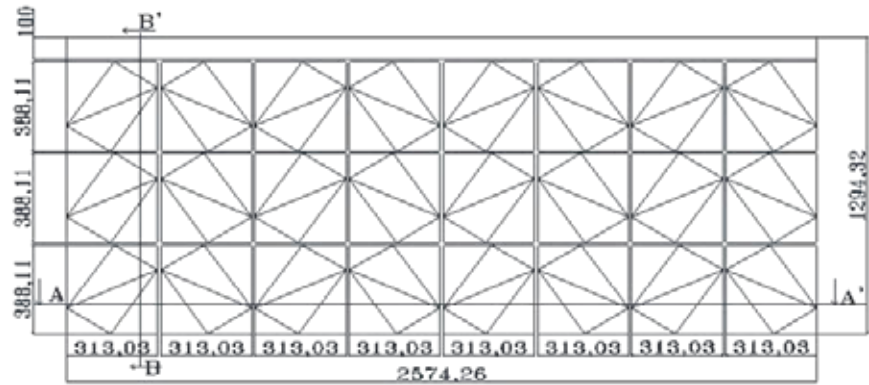

VA 3D-3

Design Specification

Series	-----	Natural Stone
Color Code	-----	VA 9005
Color Name	-----	FERRARI RED
Size of Panel	-----	304x380 MM

VA 3D-3

Section A-A'

Section B-B'

SL Designation

1. Aluminium Profile-VAACP/P/511(Omega Profile)
2. Tray Made From 4mm Viva Aluminium Composite Panel
3. Aluminium Profile-VAACP/P/611 (Female Profile)
4. Aluminium Profile-VAACP/P/612 (Male Profile)
5. Hilti-Frame Anchore HDH-HR2 10X100MM
6. Double "T" Bracket-VAACP/P/510A
7. Anchore Bolt
8. Aluminium "L" Clit -20x25x38mm
9. POP Rivet-25x5mm
10. HSS- Star Screw 25x6mm

VA 3D-4

Design Specification

Series	-----	SOLID METALLIC
Color Code	-----	VA 105
Color Name	-----	Jade Green
Size of Panel	-----	304x380 MM

VA 3D-4

Section A-A'

Section B-B'

SL Designation

1. Aluminium Profile-VAACP/P/511(Omega Profile)
2. Tray Made From 4mm Viva Aluminium Composite Panel
3. Aluminium Profile-VAACP/P/611 (Female Profile)
4. Aluminium Profile-VAACP/P/612 (Male Profile)
5. Hilti-Frame Anchore HDH-HR2 10X100MM
6. Double "T" Bracket-VAACP/P/510A
7. Anchore Bolt
8. Aluminium "L" Clit -20x25x38mm
9. POP Rivet-25x5mm
10. HSS- Star Screw 25x6mm