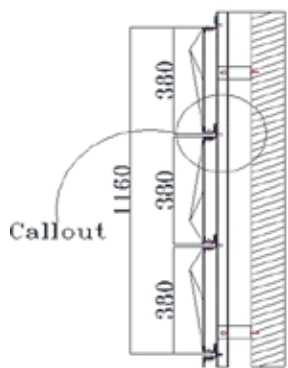

VA 3D-19

Design Specification

Series	-----	SOLID METALLIC
Color Code	-----	VA 115
Color Name	-----	Gun Metallic
Size of Panel	-----	550x318

VA 3D-19

Section A-A'

Section B-B'

SL Designation

1. Aluminium Profile-VAACP/P/511(Omega Profile)
2. Tray Made From 4mm Viva Aluminium Composite Panel
3. Aluminium Profile-VAACP/P/611 (Female Profile)
4. Aluminium Profile-VAACP/P/612 (Male Profile)
5. Hilti-Frame Anchore HDH-HR2 10X100MM
6. Double "T" Bracket-VAACP/P/510A
7. Anchore Bolt
8. Aluminium "L" Clit -20x25x38mm
9. POP Rivet-25x5mm
10. HSS- Star Screw 25x6mm

VA 3D-21

Design Specification

Series	-----	Tarnish Metallum
Color Code	-----	VA 10012
Color Name	-----	Verdigris
Size of Panel	-----	304x380 MM

VA 3D-21

Section A-A'

Section B-B'

SL Designation

1. Aluminium Profile-VAACP/P/511(Omega Profile)
2. Tray Made From 4mm Viva Aluminium Composite Panel
3. Aluminium Profile-VAACP/P/611 (Female Profile)
4. Aluminium Profile-VAACP/P/612 (Male Profile)
5. Hilti-Frame Anchore HDH-HR2 10X100MM
6. Double "T" Bracket-VAACP/P/510A
7. Anchore Bolt
8. Aluminium "L" Clit -20x25x38mm
9. POP Rivet-25x5mm
10. HSS- Star Screw 25x6mm

VA 3D-24

Design Specification

Series	-----	Tarnish Metallum
Color Code	-----	VA 10001
Color Name	-----	Glazed Copper
Size of Panel	-----	304x380 MM

VA 3D-24

Section A-A'

Section B-B'

SL Designation

1. Aluminium Profile-VAACP/P/511(Omega Profile)
2. Tray Made From 4mm Viva Aluminium Composite Panel
3. Aluminium Profile-VAACP/P/611 (Female Profile)
4. Aluminium Profile-VAACP/P/612 (Male Profile)
5. Hilti-Frame Anchore HDH-HR2 10X100MM
6. Double "T" Bracket-VAACP/P/510A
7. Anchore Bolt
8. Aluminium "L" Clit -20x25x38mm
9. POP Rivet-25x5mm
10. HSS- Star Screw 25x6mm