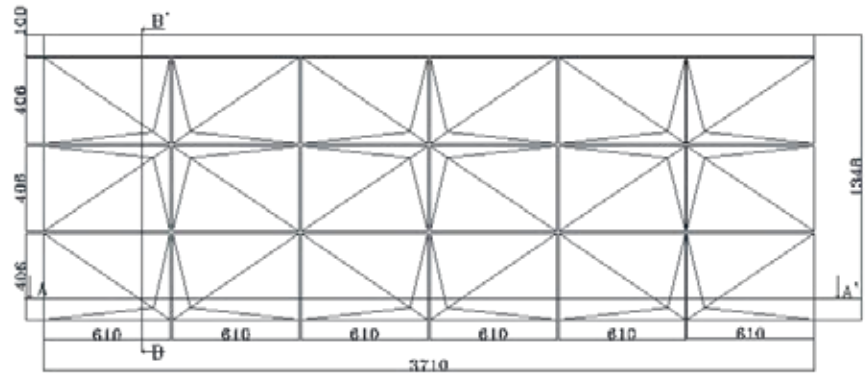

VA 3D-19

Design Specification

Series	-----	SOLID METALLIC
Color Code	-----	VA 115
Color Name	-----	Gun Metallic
Size of Panel	-----	550x318

VA 3D-19

SL Designation

1. Aluminium Profile-VAACP/P/511(Omega Profile)
2. Tray Made From 4mm Viva Aluminium Composite Panel
3. Aluminium Profile-VAACP/P/611 (Female Profile)
4. Aluminium Profile-VAACP/P/612 (Male Profile)
5. Hilti-Frame Anchore HDH-HR2 10X100MM
6. Double "T" Bracket-VAACP/P/510A
7. Anchore Bolt
8. Aluminium "L" Clit -20x25x38mm
9. POP Rivet-25x5mm
10. HSS- Star Screw 25x6mm