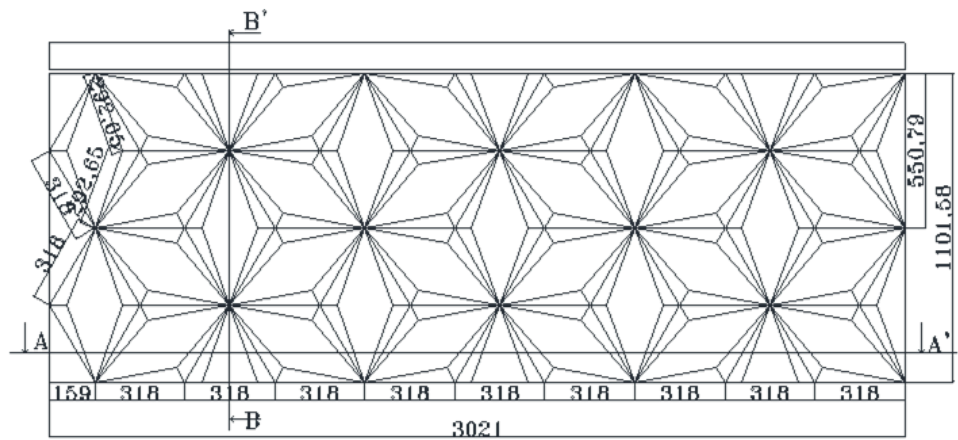

Sustainable & Green
Products

Infinite
Customization

VA 3D-1

Design Specification

Series	-----	Solid Metallic
Color Code	-----	303
Color Name	-----	dark Grey
Size of Panel	-----	550 X 318

VA 3D-1

Section A-A'