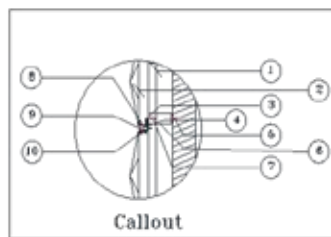

Callout

SL Designation

1. Aluminium Profile-VAACP/P/511(Omega Profile)
2. Tray Made From 4mm Viva Aluminium Composite Panel
3. Aluminium Profile-VAACP/P/611 (Female Profile)
4. Aluminium Profile-VAACP/P/612 (Male Profile)
5. Hilti-Frame Anchore HDH-HR2 10X100MM
6. Double "T" Bracket-VAACP/P/510A
7. Anchore Bolt
8. Aluminium "L" Clit -20x25x38mm
9. POP Rivet-25x5mm
10. HSS- Star Screw 25x6mm