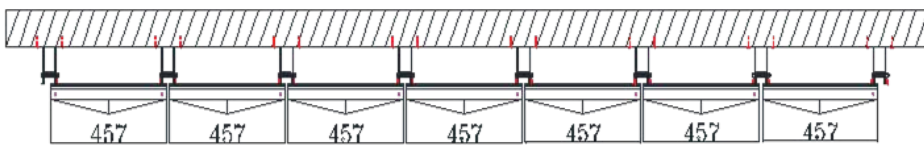

Section A-A'