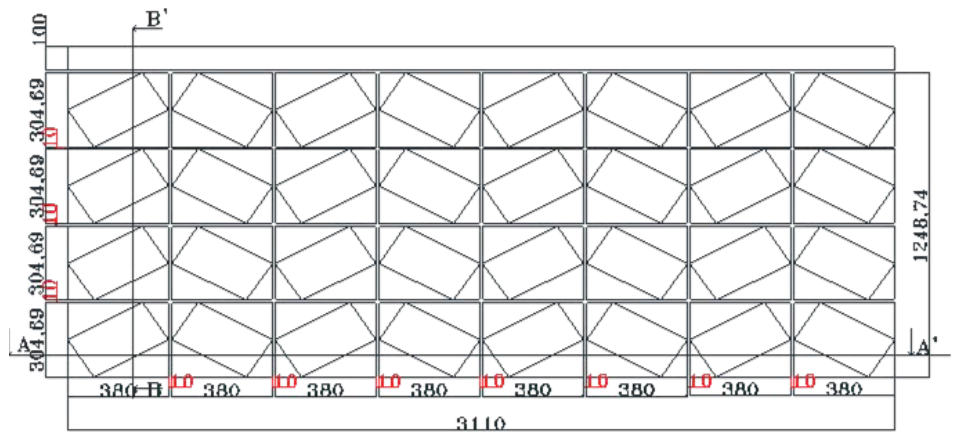

Section A-A'

SL Designation

1. Aluminium Framing 50X25mm
2. Screw 25X6mm
3. "L" Angle 25X40mm
4. Wall
5. Fastner with Anchore Bolt
6. Viva ACP
7. POP Revit

VA 3D-2

Design Specification

Series	-----	Natural Stone Series
Color Code	-----	VA 9004
Color Name	-----	Versace brown
Size of Panel	-----	304x380 MM