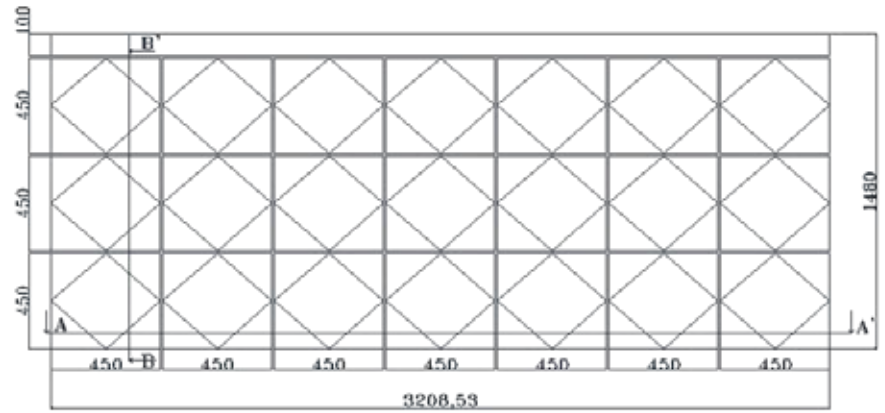

VA 3D-29

Design Specification

Series	-----	Tarnish Metallum
Color Code	-----	VA 10002
Color Name	-----	Elegant Copper
Size of Panel	-----	304x380 MM

VA 3D-29

SL Designation

1. Aluminium Profile-VAACP/P/511(Omega Profile)
2. Tray Made From 4mm Viva Aluminium Composite Panel
3. Aluminium Profile-VAACP/P/611 (Female Profile)
4. Aluminium Profile-VAACP/P/612 (Male Profile)
5. Hilti-Frame Anchore HDH-HR2 10X100MM
6. Double "T" Bracket-VAACP/P/510A
7. Anchore Bolt
8. Aluminium "L" Clit -20x25x38mm
9. POP Rivet-25x5mm
10. HSS- Star Screw 25x6mm