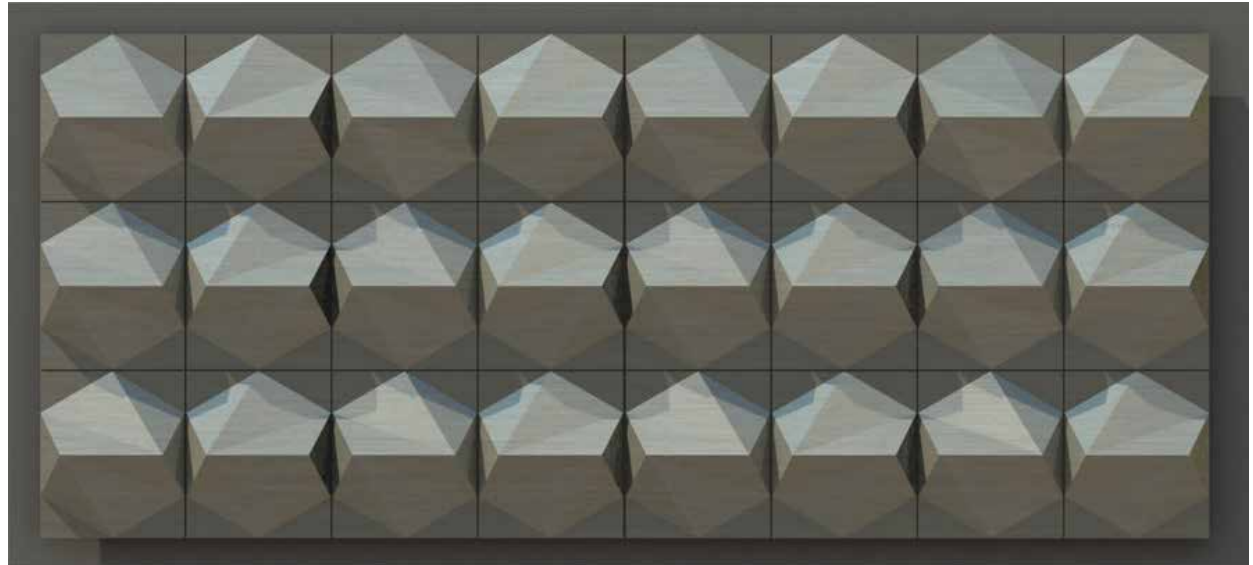

VA 3D-16

Design Specification

Series	-----	Solid Metallic
Color Code	-----	107
Color Name	-----	Dark Grey
Size of Panel	-----	550x318 MM