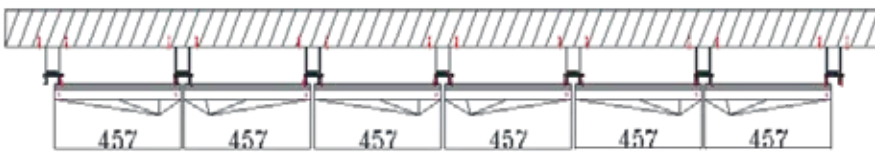

VA 3D-9

Design Specification

Series	-----	Tarnish Metallum
Color Code	-----	VA 10011 X
Color Name	-----	Rusted Cor-Ten
Size of Panel	-----	304x380 MM

VA 3D-9

Section A-A'

Section B-B'

SL Designation

1. Aluminium Profile-VAACP/P/511(Omega Profile)
2. Tray Made From 4mm Viva Aluminium Composite Panel
3. Aluminium Profile-VAACP/P/611 (Female Profile)
4. Aluminium Profile-VAACP/P/612 (Male Profile)
5. Hilti-Frame Anchore HDH-HR2 10X100MM
6. Double "T" Bracket-VAACP/P/510A
7. Anchore Bolt
8. Aluminium "L" Clit -20x25x38mm
9. POP Rivet-25x5mm
10. HSS- Star Screw 25x6mm

VA 3D-10

Design Specification

Series	-----	Sparkle and Glossy Colours
Color Code	-----	VA 360
Color Name	-----	Sparkle Gold
Size of Panel	-----	304x380 MM

VA 3D-10

Section A-A'

Section B-B'

SL Designation

1. Aluminium Profile-VAACP/P/511(Omega Profile)
2. Tray Made From 4mm Viva Aluminium Composite Panel
3. Aluminium Profile-VAACP/P/611 (Female Profile)
4. Aluminium Profile-VAACP/P/612 (Male Profile)
5. Hilti-Frame Anchore HDH-HR2 10X100MM
6. Double "T" Bracket-VAACP/P/510A
7. Anchore Bolt
8. Aluminium "L" Clit -20x25x38mm
9. POP Rivet-25x5mm
10. HSS- Star Screw 25x6mm