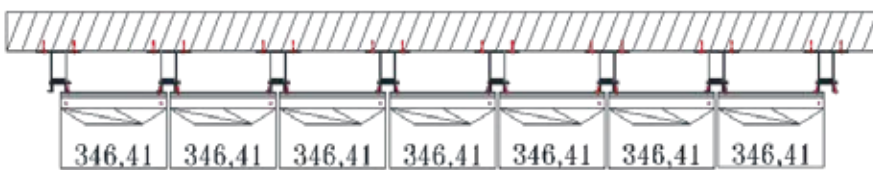

Section A-A'