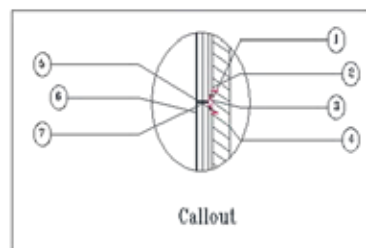

SL Designation

1. Aluminium Framing 50X25mm
2. Screw 25X6mm
3. "L" Angle 25X40mm
4. Wall
5. Fastner with Anchore Bolt
6. Viva ACP
7. POP Revit