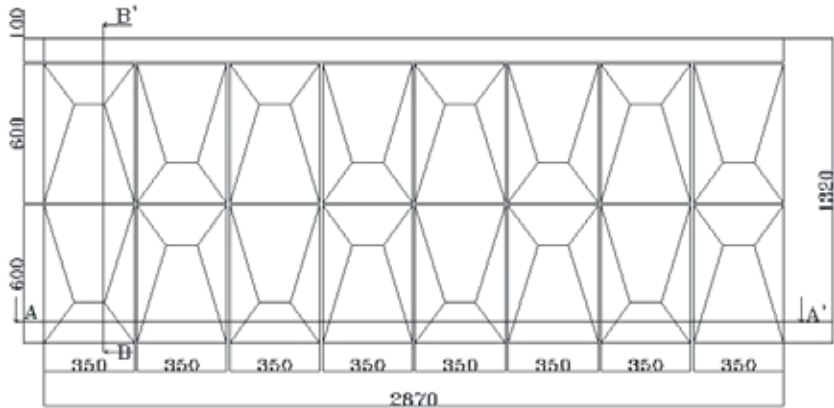

VA 3D-26

Design Specification

Series	-----	REGULAR
Color Code	-----	VA 331
Color Name	-----	Pearl Copper
Size of Panel	-----	304x380 MM

VA 3D-26

Section A-A'

Section B-B'

SL Designation

1. Aluminium Profile-VAACP/P/511(Omega Profile)
2. Tray Made From 4mm Viva Aluminium Composite Panel
3. Aluminium Profile-VAACP/P/611 (Female Profile)
4. Aluminium Profile-VAACP/P/612 (Male Profile)
5. Hilti-Frame Anchore HDH-HR2 10X100MM
6. Double "T" Bracket-VAACP/P/510A
7. Anchore Bolt
8. Aluminium "L" Clit -20x25x38mm
9. POP Rivet-25x5mm
10. HSS- Star Screw 25x6mm

VA 3D-27

Design Specification

Series	-----	REGULAR
Color Code	-----	VA 107
Color Name	-----	Copper
Size of Panel	-----	304x380 MM

VA 3D-27

Section A-A'

Section B-B'

SL Designation

1. Aluminium Framing 50x25mm
2. Screw 25x6mm
3. "L" Angle 25x40mm
4. Wall
5. Fastner with Anchore Bolt
6. Viva ACP
7. POP Revit

VA 3D-28

Design Specification

Series	-----	REGULAR
Color Code	-----	VA 108
Color Name	-----	Champagne Gold
Size of Panel	-----	304x380 MM

VA 3D-28

Section A-A'

Section B-B'

SL Designation

1. Aluminium Profile-VAACP/P/511(Omega Profile)
2. Tray Made From 4mm Viva Aluminium Composite Panel
3. Aluminium Profile-VAACP/P/611 (Female Profile)
4. Aluminium Profile-VAACP/P/612 (Male Profile)
5. Hilti-Frame Anchore HDH-HR2 10X100MM
6. Double "T" Bracket-VAACP/P/510A
7. Anchore Bolt
8. Aluminium "L" Clit -20x25x38mm
9. POP Rivet-25x5mm
10. HSS- Star Screw 25x6mm