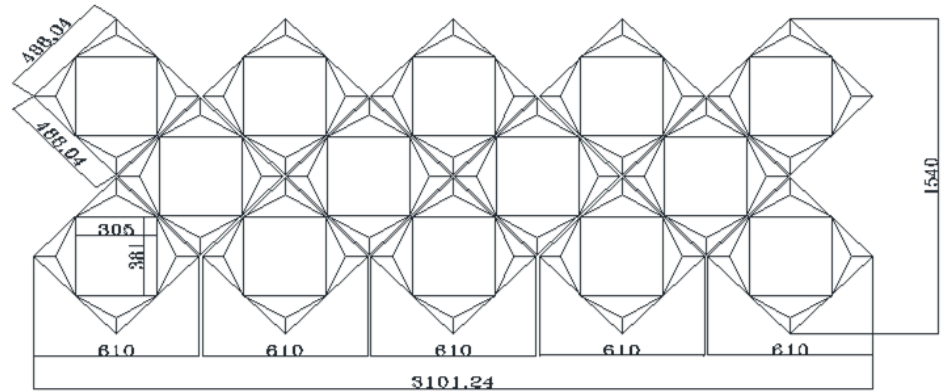

VA 3D-14

Design Specification

Series	-----	Solid Metallic
Color Code	-----	VA 107
Color Name	-----	Copper
Size of Panel	-----	304x380 MM

VA 3D-14

SL Designation

1. Aluminium Framing 50x25mm
2. Screw 25x6mm
3. "L" Angle 25x40mm
4. Wall
5. Fastner with Anchore Bolt
6. Viva ACP
7. POP Revit