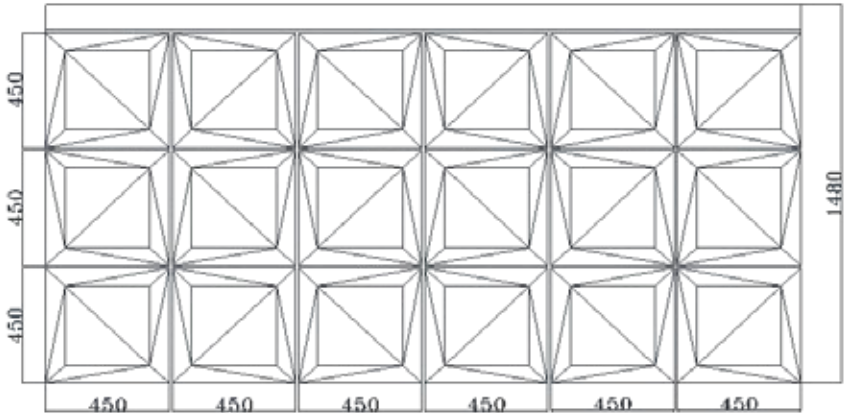

VA 3D-28

Design Specification

Series	-----	REGULAR
Color Code	-----	VA 108
Color Name	-----	Champagne Gold
Size of Panel	-----	304x380 MM

VA 3D-28

Section A-A'

Section B-B'

SL Designation

1. Aluminium Profile-VAACP/P/511(Omega Profile)
2. Tray Made From 4mm Viva Aluminium Composite Panel
3. Aluminium Profile-VAACP/P/611 (Female Profile)
4. Aluminium Profile-VAACP/P/612 (Male Profile)
5. Hilti-Frame Anchore HDH-HR2 10X100MM
6. Double "T" Bracket-VAACP/P/510A
7. Anchore Bolt
8. Aluminium "L" Clit -20x25x38mm
9. POP Rivet-25x5mm
10. HSS- Star Screw 25x6mm

VA 3D-29

Design Specification

Series	-----	Tarnish Metallum
Color Code	-----	VA 10002
Color Name	-----	Elegant Copper
Size of Panel	-----	304x380 MM

VA 3D-29

Section A-A'

Section B-B'

SL Designation

1. Aluminium Profile-VAACP/P/511(Omega Profile)
2. Tray Made From 4mm Viva Aluminium Composite Panel
3. Aluminium Profile-VAACP/P/611 (Female Profile)
4. Aluminium Profile-VAACP/P/612 (Male Profile)
5. Hilti-Frame Anchore HDH-HR2 10X100MM
6. Double "T" Bracket-VAACP/P/510A
7. Anchore Bolt
8. Aluminium "L" Clit -20x25x38mm
9. POP Rivet-25x5mm
10. HSS- Star Screw 25x6mm

VA 3D-40

Design Specification

Series	-----	REGULAR
Color Code	-----	VA 84
Color Name	-----	Coffe Brown
Size of Panel	-----	304x380 MM

VA 3D-40

Section A-A'

Section B-B'

SL Designation

1. Aluminium Profile-VAACP/P/511(Omega Profile)
2. Tray Made From 4mm Viva Aluminium Composite Panel
3. Aluminium Profile-VAACP/P/611 (Female Profile)
4. Aluminium Profile-VAACP/P/612 (Male Profile)
5. Hilti-Frame Anchore HDH-HR2 10X100MM
6. Double "T" Bracket-VAACP/P/510A
7. Anchore Bolt
8. Aluminium "L" Clit -20x25x38mm
9. POP Rivet-25x5mm
10. HSS- Star Screw 25x6mm