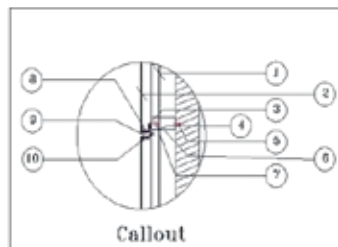

VA 3D-2

Section A-A'

Section B-B'

Callout

SL Designation

1. Aluminium Profile-VAACP/P/511(Omega Profile)
2. Tray Made From 4mm Viva Aluminium Composite Panel
3. Aluminium Profile-VAACP/P/611 (Female Profile)
4. Aluminium Profile-VAACP/P/612 (Male Profile)
5. Hilti-Frame Anchore HDH-HR2 10X100MM
6. Double "T" Bracket-VAACP/P/510A
7. Anchore Bolt
8. Aluminium "L" Clit -20x25x38mm
9. POP Rivet-25x5mm
10. HSS- Star Screw 25x6mm