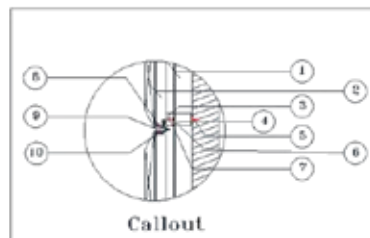

VA 3D-24

Design Specification

Series	-----	Tarnish Metallum
Color Code	-----	VA 10001
Color Name	-----	Glazed Copper
Size of Panel	-----	304x380 MM

VA 3D-24

Section A-A'

Section B-B'

SL Designation

1. Aluminium Profile-VAACP/P/511(Omega Profile)
2. Tray Made From 4mm Viva Aluminium Composite Panel
3. Aluminium Profile-VAACP/P/611 (Female Profile)
4. Aluminium Profile-VAACP/P/612 (Male Profile)
5. Hilti-Frame Anchore HDH-HR2 10X100MM
6. Double "T" Bracket-VAACP/P/510A
7. Anchore Bolt
8. Aluminium "L" Clit -20x25x38mm
9. POP Rivet-25x5mm
10. HSS- Star Screw 25x6mm

VA 3D-25

Design Specification

Series	-----	REGULAR
Color Code	-----	VA 313
Color Name	-----	Traffic Yellow
Size of Panel	-----	304x380 MM

VA 3D-25

Section A-A'

Section B-B'

SL Designation

1. Aluminium Profile-VAACP/P/511(Omega Profile)
2. Tray Made From 4mm Viva Aluminium Composite Panel
3. Aluminium Profile-VAACP/P/611 (Female Profile)
4. Aluminium Profile-VAACP/P/612 (Male Profile)
5. Hilti-Frame Anchore HDH-HR2 10X100MM
6. Double "T" Bracket-VAACP/P/510A
7. Anchore Bolt
8. Aluminium "L" Clit -20x25x38mm
9. POP Rivet-25x5mm
10. HSS- Star Screw 25x6mm

VA 3D-26

Design Specification

Series	-----	REGULAR
Color Code	-----	VA 331
Color Name	-----	Pearl Copper
Size of Panel	-----	304x380 MM

VA 3D-26

Section A-A'

Section B-B'

SL Designation

1. Aluminium Profile-VAACP/P/511(Omega Profile)
2. Tray Made From 4mm Viva Aluminium Composite Panel
3. Aluminium Profile-VAACP/P/611 (Female Profile)
4. Aluminium Profile-VAACP/P/612 (Male Profile)
5. Hilti-Frame Anchore HDH-HR2 10X100MM
6. Double "T" Bracket-VAACP/P/510A
7. Anchore Bolt
8. Aluminium "L" Clit -20x25x38mm
9. POP Rivet-25x5mm
10. HSS- Star Screw 25x6mm