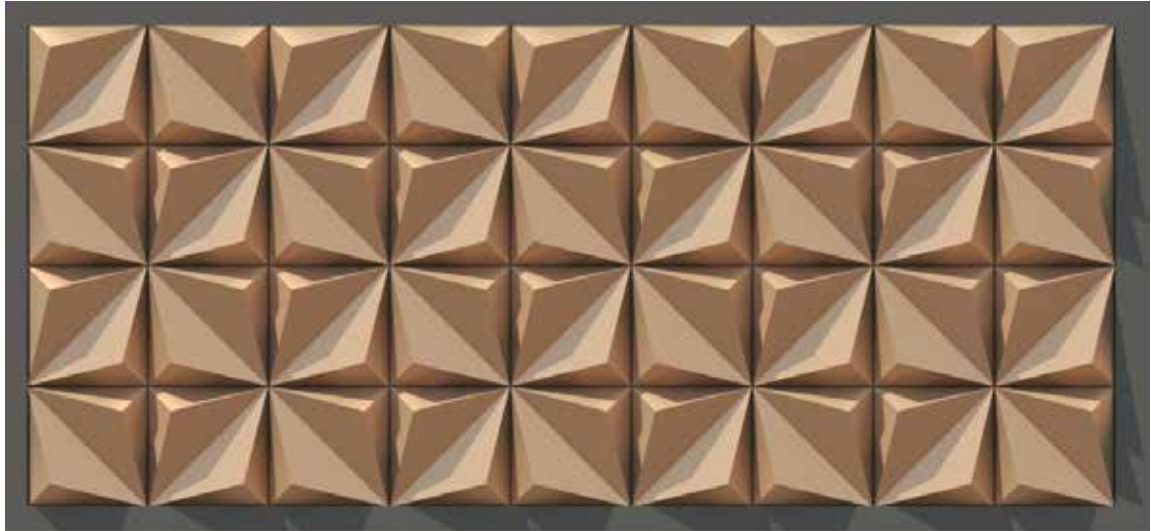

VA 3D-24

Design Specification

Series	-----	Tarnish Metallum
Color Code	-----	VA 10001
Color Name	-----	Glazed Copper
Size of Panel	-----	304x380 MM