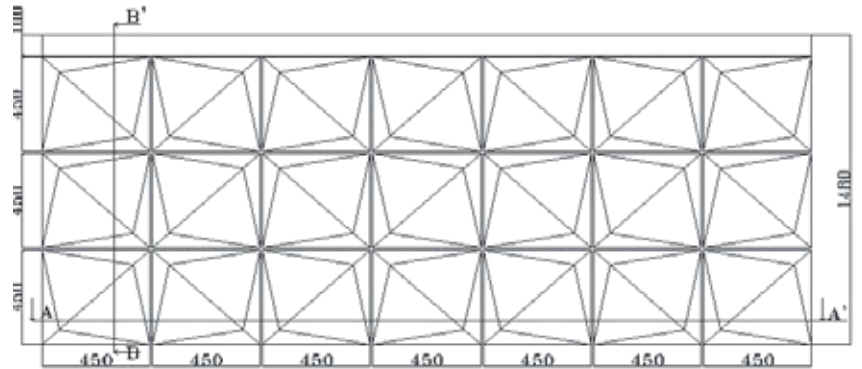

VA 3D-24

Design Specification

Series	-----	Tarnish Metallum
Color Code	-----	VA 10001
Color Name	-----	Glazed Copper
Size of Panel	-----	304x380 MM

VA 3D-24

Section A-A'

Section B-B'

SL Designation

1. Aluminium Profile-VAACP/P/511(Omega Profile)
2. Tray Made From 4mm Viva Aluminium Composite Panel
3. Aluminium Profile-VAACP/P/611 (Female Profile)
4. Aluminium Profile-VAACP/P/612 (Male Profile)
5. Hilti-Frame Anchore HDH-HR2 10X100MM
6. Double "T" Bracket-VAACP/P/510A
7. Anchore Bolt
8. Aluminium "L" Clit -20x25x38mm
9. POP Rivet-25x5mm
10. HSS- Star Screw 25x6mm

VA 3D-25

Design Specification

Series	-----	REGULAR
Color Code	-----	VA 313
Color Name	-----	Traffic Yellow
Size of Panel	-----	304x380 MM

VA 3D-25

Section A-A'

Section B-B'

SL Designation

1. Aluminium Profile-VAACP/P/511(Omega Profile)
2. Tray Made From 4mm Viva Aluminium Composite Panel
3. Aluminium Profile-VAACP/P/611 (Female Profile)
4. Aluminium Profile-VAACP/P/612 (Male Profile)
5. Hilti-Frame Anchore HDH-HR2 10X100MM
6. Double "T" Bracket-VAACP/P/510A
7. Anchore Bolt
8. Aluminium "L" Clit -20x25x38mm
9. POP Rivet-25x5mm
10. HSS- Star Screw 25x6mm