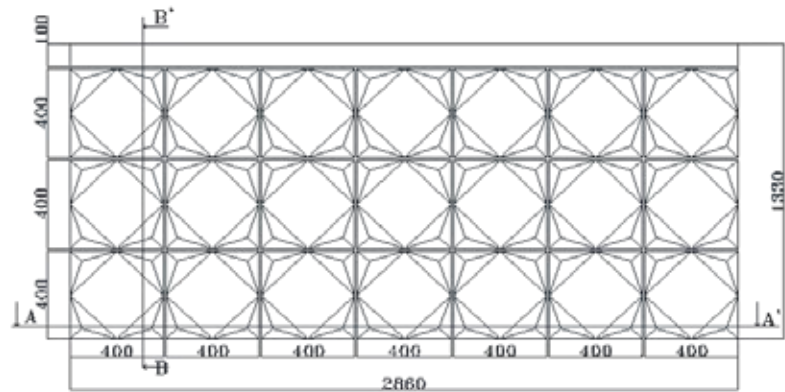

VA 3D-7

Design Specification

Series	-----	SOLID METALLIC
Color Code	-----	VA 115
Color Name	-----	Gun Metallic
Size of Panel	-----	304x380 MM

VA 3D-7

SL Designation

1. Aluminium Profile-VAACP/P/511(Omega Profile)
2. Tray Made From 4mm Viva Aluminium Composite Panel
3. Aluminium Profile-VAACP/P/611 (Female Profile)
4. Aluminium Profile-VAACP/P/612 (Male Profile)
5. Hilti-Frame Anchore HDH-HR2 10X100MM
6. Double "T" Bracket-VAACP/P/510A
7. Anchore Bolt
8. Aluminium "L" Clit -20x25x38mm
9. POP Rivet-25x5mm
10. HSS- Star Screw 25x6mm