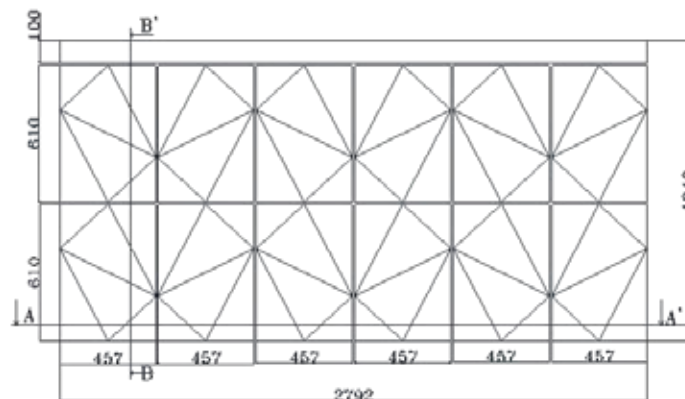

VA 3D-7

Design Specification

Series	-----	SOLID METALLIC
Color Code	-----	VA 115
Color Name	-----	Gun Metallic
Size of Panel	-----	304x380 MM

VA 3D-7

Section A-A'

Section B-B'

SL Designation

1. Aluminium Profile-VAACP/P/511(Omega Profile)
2. Tray Made From 4mm Viva Aluminium Composite Panel
3. Aluminium Profile-VAACP/P/611 (Female Profile)
4. Aluminium Profile-VAACP/P/612 (Male Profile)
5. Hilti-Frame Anchore HDH-HR2 10X100MM
6. Double "T" Bracket-VAACP/P/510A
7. Anchore Bolt
8. Aluminium "L" Clit -20x25x38mm
9. POP Rivet-25x5mm
10. HSS- Star Screw 25x6mm

VA 3D-8

Design Specification

Series	-----	Tarnish Metallum
Color Code	-----	VA 10002
Color Name	-----	Elegant Copper
Size of Panel	-----	304x380 MM

VA 3D-8

Section A-A'

Section B-B'

SL Designation

1. Aluminium Profile-VAACP/P/511(Omega Profile)
2. Tray Made From 4mm Viva Aluminium Composite Panel
3. Aluminium Profile-VAACP/P/611 (Female Profile)
4. Aluminium Profile-VAACP/P/612 (Male Profile)
5. Hilti-Frame Anchore HDH-HR2 10X100MM
6. Double "T" Bracket-VAACP/P/510A
7. Anchore Bolt
8. Aluminium "L" Clit -20x25x38mm
9. POP Rivet-25x5mm
10. HSS- Star Screw 25x6mm