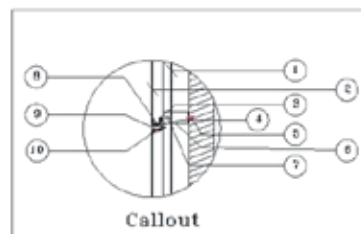

VA 3D-4

Design Specification

Series	-----	SOLID METALLIC
Color Code	-----	VA 105
Color Name	-----	Jade Green
Size of Panel	-----	304x380 MM

VA 3D-4

Section A-A'

Section B-B'

SL Designation

1. Aluminium Profile-VAACP/P/511(Omega Profile)
2. Tray Made From 4mm Viva Aluminium Composite Panel
3. Aluminium Profile-VAACP/P/611 (Female Profile)
4. Aluminium Profile-VAACP/P/612 (Male Profile)
5. Hilti-Frame Anchore HDH-HR2 10X100MM
6. Double "T" Bracket-VAACP/P/510A
7. Anchore Bolt
8. Aluminium "L" Clit -20x25x38mm
9. POP Rivet-25x5mm
10. HSS- Star Screw 25x6mm