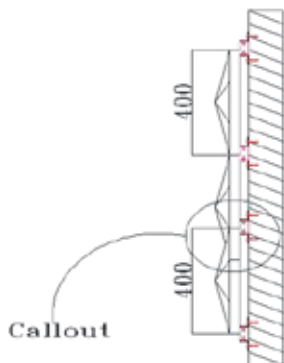

VA 3D-26

Design Specification

Series	-----	REGULAR
Color Code	-----	VA 331
Color Name	-----	Pearl Copper
Size of Panel	-----	304x380 MM

VA 3D-26

Section A-A'

Section B-B'

SL Designation

1. Aluminium Profile-VAACP/P/511(Omega Profile)
2. Tray Made From 4mm Viva Aluminium Composite Panel
3. Aluminium Profile-VAACP/P/611 (Female Profile)
4. Aluminium Profile-VAACP/P/612 (Male Profile)
5. Hilti-Frame Anchore HDH-HR2 10X100MM
6. Double "T" Bracket-VAACP/P/510A
7. Anchore Bolt
8. Aluminium "L" Clit -20x25x38mm
9. POP Rivet-25x5mm
10. HSS- Star Screw 25x6mm

VA 3D-27

Design Specification

Series	-----	REGULAR
Color Code	-----	VA 107
Color Name	-----	Copper
Size of Panel	-----	304x380 MM

VA 3D-27

Section A-A'

Section B-B'

SL Designation

1. Aluminium Framing 50x25mm
2. Screw 25x6mm
3. "L" Angle 25x40mm
4. Wall
5. Fastner with Anchore Bolt
6. Viva ACP
7. POP Revit

VA 3D-28

Design Specification

Series	-----	REGULAR
Color Code	-----	VA 108
Color Name	-----	Champagne Gold
Size of Panel	-----	304x380 MM

VA 3D-28

Section A-A'

Section B-B'

SL Designation

1. Aluminium Profile-VAACP/P/511(Omega Profile)
2. Tray Made From 4mm Viva Aluminium Composite Panel
3. Aluminium Profile-VAACP/P/611 (Female Profile)
4. Aluminium Profile-VAACP/P/612 (Male Profile)
5. Hilti-Frame Anchore HDH-HR2 10X100MM
6. Double "T" Bracket-VAACP/P/510A
7. Anchore Bolt
8. Aluminium "L" Clit -20x25x38mm
9. POP Rivet-25x5mm
10. HSS- Star Screw 25x6mm