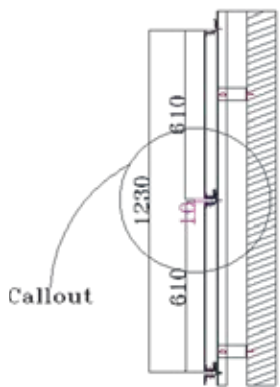

Section B-B'