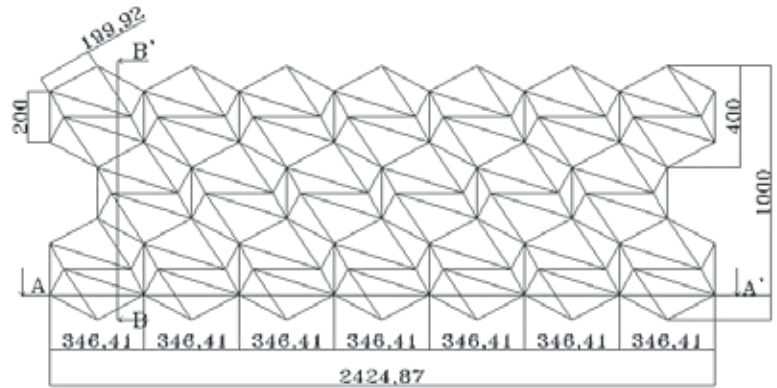

VA 3D-27

Design Specification

Series	-----	REGULAR
Color Code	-----	VA 107
Color Name	-----	Copper
Size of Panel	-----	304x380 MM

VA 3D-27

SL Designation

1. Aluminium Framing 50x25mm
2. Screw 25x6mm
3. "L" Angle 25x40mm
4. Wall
5. Fastner with Anchore Bolt
6. Viva ACP
7. POP Revit