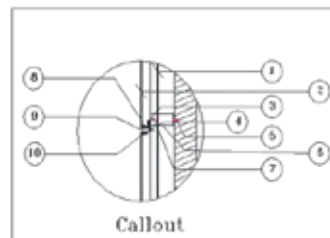

VA 3D-11

Design Specification

Series	-----	Sparkle and Glossy Colours
Color Code	-----	VA 364
Color Name	-----	Glossy Ivory
Size of Panel	-----	304x380 MM

SL Designation

1. Aluminium Profile-VAACP/P/511(Omega Profile)
2. Tray Made From 4mm Viva Aluminium Composite Panel
3. Aluminium Profile-VAACP/P/611 (Female Profile)
4. Aluminium Profile-VAACP/P/612 (Male Profile)
5. Hilti-Frame Anchore HDH-HR2 10X100MM
6. Double "T" Bracket-VAACP/P/510A
7. Anchore Bolt
8. Aluminium "L" Clit -20x25x38mm
9. POP Rivet-25x5mm
10. HSS- Star Screw 25x6mm