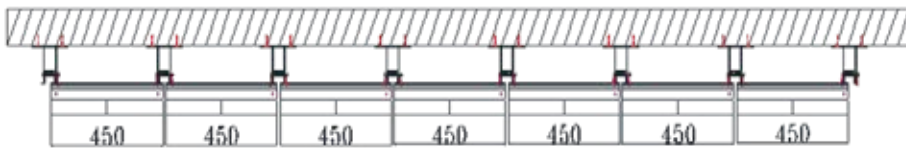

VA 3D-28

Design Specification

Series	-----	REGULAR
Color Code	-----	VA 108
Color Name	-----	Champagne Gold
Size of Panel	-----	304x380 MM

VA 3D-28

Section A-A'

Section B-B'

SL Designation

1. Aluminium Profile-VAACP/P/511(Omega Profile)
2. Tray Made From 4mm Viva Aluminium Composite Panel
3. Aluminium Profile-VAACP/P/611 (Female Profile)
4. Aluminium Profile-VAACP/P/612 (Male Profile)
5. Hilti-Frame Anchore HDH-HR2 10X100MM
6. Double "T" Bracket-VAACP/P/510A
7. Anchore Bolt
8. Aluminium "L" Clit -20x25x38mm
9. POP Rivet-25x5mm
10. HSS- Star Screw 25x6mm

VA 3D-29

Design Specification

Series	-----	Tarnish Metallum
Color Code	-----	VA 10002
Color Name	-----	Elegant Copper
Size of Panel	-----	304x380 MM

VA 3D-29

Section A-A'

Section B-B'

SL Designation

1. Aluminium Profile-VAACP/P/511(Omega Profile)
2. Tray Made From 4mm Viva Aluminium Composite Panel
3. Aluminium Profile-VAACP/P/611 (Female Profile)
4. Aluminium Profile-VAACP/P/612 (Male Profile)
5. Hilti-Frame Anchore HDH-HR2 10X100MM
6. Double "T" Bracket-VAACP/P/510A
7. Anchore Bolt
8. Aluminium "L" Clit -20x25x38mm
9. POP Rivet-25x5mm
10. HSS- Star Screw 25x6mm

VA 3D-40

Design Specification

Series	-----	REGULAR
Color Code	-----	VA 84
Color Name	-----	Coffe Brown
Size of Panel	-----	304x380 MM

VA 3D-40

Section A-A'

Section B-B'

SL Designation

1. Aluminium Profile-VAACP/P/511(Omega Profile)
2. Tray Made From 4mm Viva Aluminium Composite Panel
3. Aluminium Profile-VAACP/P/611 (Female Profile)
4. Aluminium Profile-VAACP/P/612 (Male Profile)
5. Hilti-Frame Anchore HDH-HR2 10X100MM
6. Double "T" Bracket-VAACP/P/510A
7. Anchore Bolt
8. Aluminium "L" Clit -20x25x38mm
9. POP Rivet-25x5mm
10. HSS- Star Screw 25x6mm