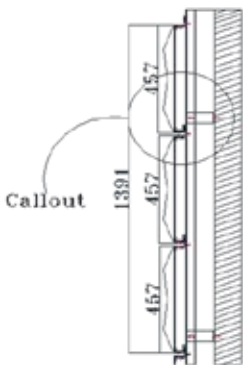

VA 3D-24

Design Specification

Series	-----	Tarnish Metallum
Color Code	-----	VA 10001
Color Name	-----	Glazed Copper
Size of Panel	-----	304x380 MM

VA 3D-24

Section A-A'

Section B-B'

SL Designation

1. Aluminium Profile-VAACP/P/511(Omega Profile)
2. Tray Made From 4mm Viva Aluminium Composite Panel
3. Aluminium Profile-VAACP/P/611 (Female Profile)
4. Aluminium Profile-VAACP/P/612 (Male Profile)
5. Hilti-Frame Anchore HDH-HR2 10X100MM
6. Double "T" Bracket-VAACP/P/510A
7. Anchore Bolt
8. Aluminium "L" Clit -20x25x38mm
9. POP Rivet-25x5mm
10. HSS- Star Screw 25x6mm

VA 3D-25

Design Specification

Series	-----	REGULAR
Color Code	-----	VA 313
Color Name	-----	Traffic Yellow
Size of Panel	-----	304x380 MM

VA 3D-25

Section A-A'

Section B-B'

SL Designation

1. Aluminium Profile-VAACP/P/511(Omega Profile)
2. Tray Made From 4mm Viva Aluminium Composite Panel
3. Aluminium Profile-VAACP/P/611 (Female Profile)
4. Aluminium Profile-VAACP/P/612 (Male Profile)
5. Hilti-Frame Anchore HDH-HR2 10X100MM
6. Double "T" Bracket-VAACP/P/510A
7. Anchore Bolt
8. Aluminium "L" Clit -20x25x38mm
9. POP Rivet-25x5mm
10. HSS- Star Screw 25x6mm