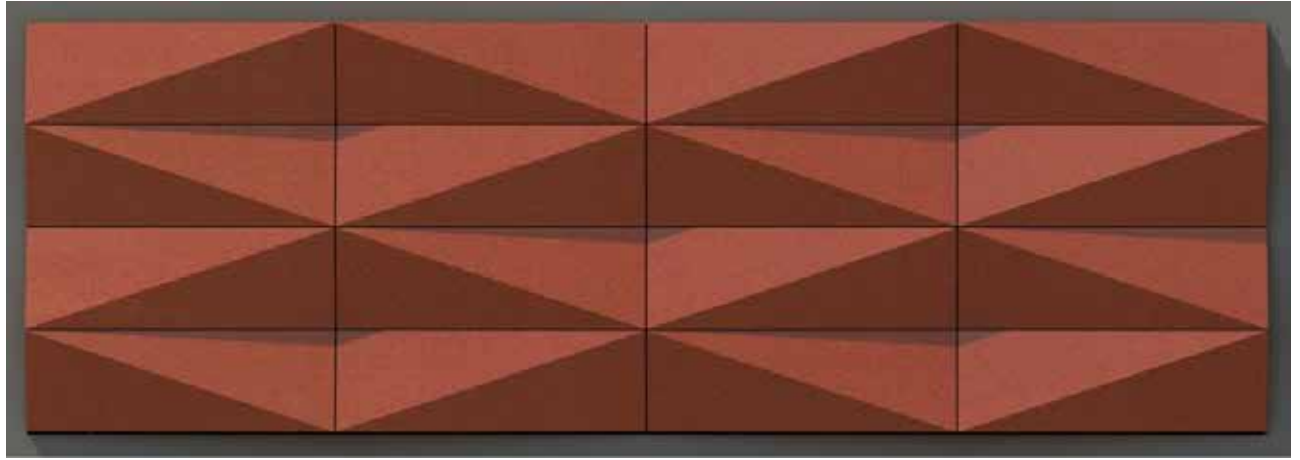

VA 3D-2

Section A-A'

Section B-B'

Callout

SL Designation

1. Aluminium Profile-VAACP/P/511(Omega Profile)
2. Tray Made From 4mm Viva Aluminium Composite Panel
3. Aluminium Profile-VAACP/P/611 (Female Profile)
4. Aluminium Profile-VAACP/P/612 (Male Profile)
5. Hilti-Frame Anchore HDH-HR2 10X100MM
6. Double "T" Bracket-VAACP/P/510A
7. Anchore Bolt
8. Aluminium "L" Clit -20x25x38mm
9. POP Rivet-25x5mm
10. HSS- Star Screw 25x6mm

VA 3D-3

Design Specification

Series	-----	Natural Stone
Color Code	-----	VA 9005
Color Name	-----	FERRARI RED
Size of Panel	-----	304x380 MM

VA 3D-3

Section A-A'

Section B-B'

SL Designation

1. Aluminium Profile-VAACP/P/511(Omega Profile)
2. Tray Made From 4mm Viva Aluminium Composite Panel
3. Aluminium Profile-VAACP/P/611 (Female Profile)
4. Aluminium Profile-VAACP/P/612 (Male Profile)
5. Hilti-Frame Anchore HDH-HR2 10X100MM
6. Double "T" Bracket-VAACP/P/510A
7. Anchore Bolt
8. Aluminium "L" Clit -20x25x38mm
9. POP Rivet-25x5mm
10. HSS- Star Screw 25x6mm