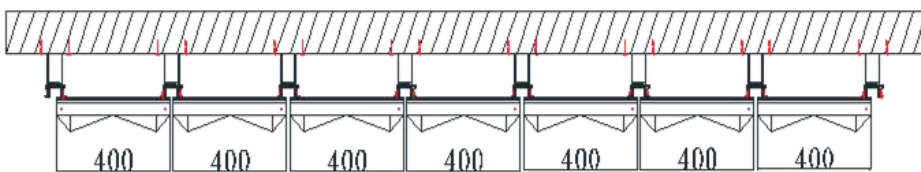

VA 3D-7

Design Specification

Series	-----	SOLID METALLIC
Color Code	-----	VA 115
Color Name	-----	Gun Metallic
Size of Panel	-----	304x380 MM

VA 3D-7

Section A-A'

Section B-B'

SL Designation

1. Aluminium Profile-VAACP/P/511(Omega Profile)
2. Tray Made From 4mm Viva Aluminium Composite Panel
3. Aluminium Profile-VAACP/P/611 (Female Profile)
4. Aluminium Profile-VAACP/P/612 (Male Profile)
5. Hilti-Frame Anchore HDH-HR2 10X100MM
6. Double "T" Bracket-VAACP/P/510A
7. Anchore Bolt
8. Aluminium "L" Clit -20x25x38mm
9. POP Rivet-25x5mm
10. HSS- Star Screw 25x6mm