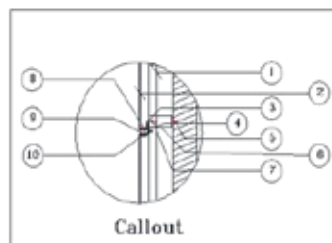

SL Designation

1. Aluminium Profile-VAACP/P/511(Omega Profile)
2. Tray Made From 4mm Viva Aluminium Composite Panel
3. Aluminium Profile-VAACP/P/611 (Female Profile)
4. Aluminium Profile-VAACP/P/612 (Male Profile)
5. Hilti-Frame Anchore HDH-HR2 10X100MM
6. Double "T" Bracket-VAACP/P/510A
7. Anchore Bolt
8. Aluminium "L" Clit -20x25x38mm
9. POP Rivet-25x5mm
10. HSS- Star Screw 25x6mm