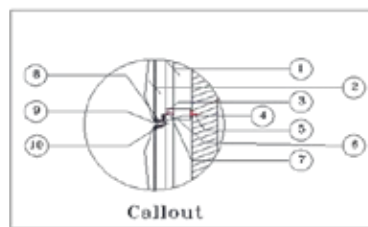

VA 3D-25

Design Specification

Series	-----	REGULAR
Color Code	-----	VA 313
Color Name	-----	Traffic Yellow
Size of Panel	-----	304x380 MM

VA 3D-25

Section A-A'

Section B-B'

SL Designation

1. Aluminium Profile-VAACP/P/511(Omega Profile)
2. Tray Made From 4mm Viva Aluminium Composite Panel
3. Aluminium Profile-VAACP/P/611 (Female Profile)
4. Aluminium Profile-VAACP/P/612 (Male Profile)
5. Hilti-Frame Anchore HDH-HR2 10X100MM
6. Double "T" Bracket-VAACP/P/510A
7. Anchore Bolt
8. Aluminium "L" Clit -20x25x38mm
9. POP Rivet-25x5mm
10. HSS- Star Screw 25x6mm

VA 3D-26

Design Specification

Series	-----	REGULAR
Color Code	-----	VA 331
Color Name	-----	Pearl Copper
Size of Panel	-----	304x380 MM

VA 3D-26

Section A-A'

Section B-B'

SL Designation

1. Aluminium Profile-VAACP/P/511(Omega Profile)
2. Tray Made From 4mm Viva Aluminium Composite Panel
3. Aluminium Profile-VAACP/P/611 (Female Profile)
4. Aluminium Profile-VAACP/P/612 (Male Profile)
5. Hilti-Frame Anchore HDH-HR2 10X100MM
6. Double "T" Bracket-VAACP/P/510A
7. Anchore Bolt
8. Aluminium "L" Clit -20x25x38mm
9. POP Rivet-25x5mm
10. HSS- Star Screw 25x6mm