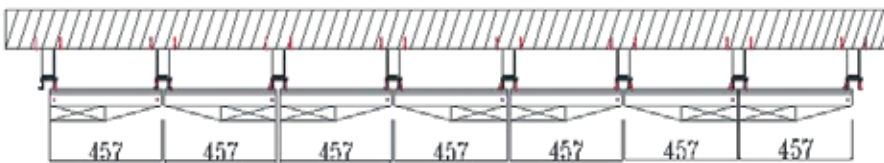

VA 3D-10

Design Specification

Series	-----	Sparkle and Glossy Colours
Color Code	-----	VA 360
Color Name	-----	Sparkle Gold
Size of Panel	-----	304x380 MM

VA 3D-10

Section A-A'

Section B-B'

SL Designation

1. Aluminium Profile-VAACP/P/511(Omega Profile)
2. Tray Made From 4mm Viva Aluminium Composite Panel
3. Aluminium Profile-VAACP/P/611 (Female Profile)
4. Aluminium Profile-VAACP/P/612 (Male Profile)
5. Hilti-Frame Anchore HDH-HR2 10X100MM
6. Double "T" Bracket-VAACP/P/510A
7. Anchore Bolt
8. Aluminium "L" Clit -20x25x38mm
9. POP Rivet-25x5mm
10. HSS- Star Screw 25x6mm