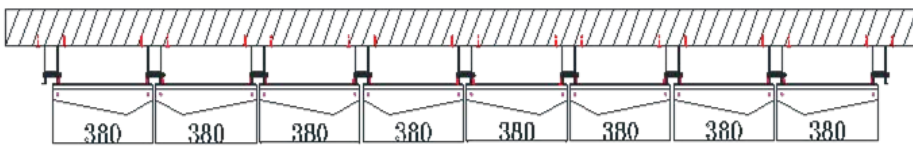

Section A-A'

SL Designation

1. Aluminium Framing 50X25mm
2. Screw 25X6mm
3. "L" Angle 25X40mm
4. Wall
5. Fastner with Anchore Bolt
6. Viva ACP
7. POP Revit

VA 3D-2

Design Specification

Series	-----	Natural Stone Series
Color Code	-----	VA 9004
Color Name	-----	Versace brown
Size of Panel	-----	304x380 MM

VA 3D-2

Section A-A'

Section B-B'

Callout

SL Designation

1. Aluminium Profile-VAACP/P/511(Omega Profile)
2. Tray Made From 4mm Viva Aluminium Composite Panel
3. Aluminium Profile-VAACP/P/611 (Female Profile)
4. Aluminium Profile-VAACP/P/612 (Male Profile)
5. Hilti-Frame Anchore HDH-HR2 10X100MM
6. Double "T" Bracket-VAACP/P/510A
7. Anchore Bolt
8. Aluminium "L" Clit -20x25x38mm
9. POP Rivet-25x5mm
10. HSS- Star Screw 25x6mm