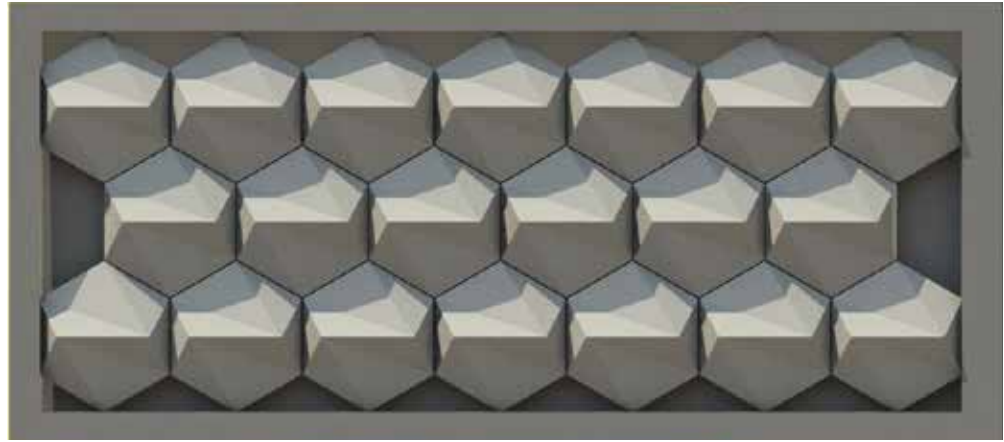

VA 3D-27

Design Specification

Series	-----	REGULAR
Color Code	-----	VA 107
Color Name	-----	Copper
Size of Panel	-----	304x380 MM