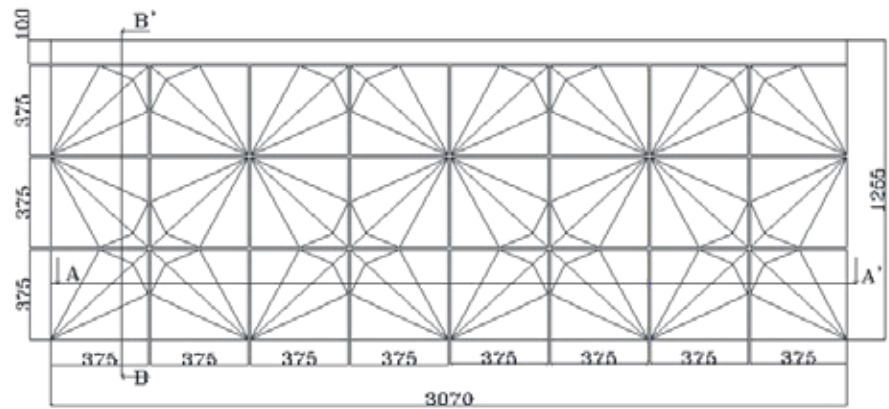

Design Specification

Series	-----	Tarnish Metallum
Color Code	-----	VA 10012
Color Name	-----	Verdigris
Size of Panel	-----	304x380 MM

VA 3D-21