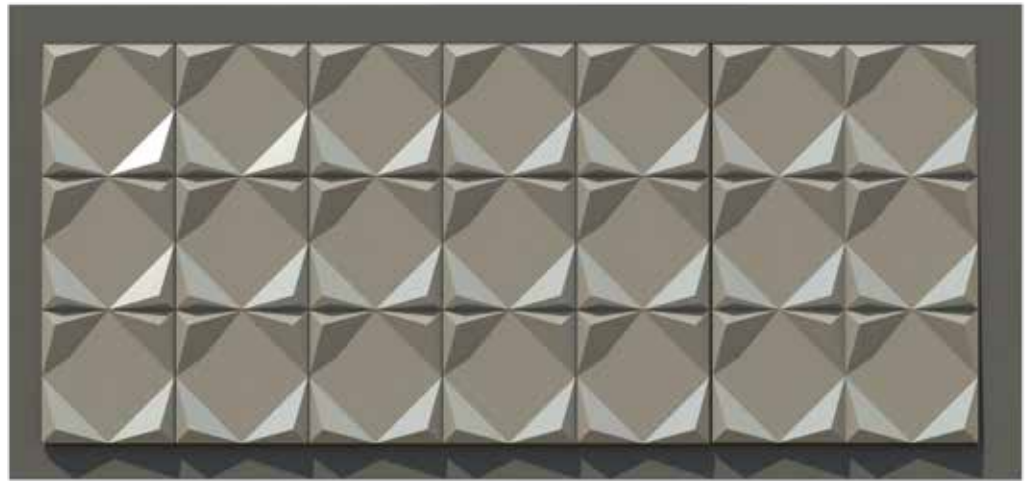

VA 3D-7

Design Specification

Series	-----	SOLID METALLIC
Color Code	-----	VA 115
Color Name	-----	Gun Metallic
Size of Panel	-----	304x380 MM