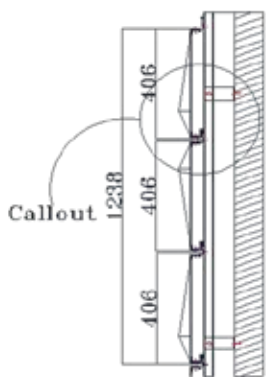

1. Aluminium Profile-VAACP/P/511(Omega Profile)
2. Tray Made From 4mm Viva Aluminium Composite Panel
3. Aluminium Profile-VAACP/P/611 (Female Profile)
4. Aluminium Profile-VAACP/P/612 (Male Profile)
5. Hilti-Frame Anchore HDH-HR2 10X100MM
6. Double "T" Bracket-VAACP/P/510A
7. Anchore Bolt
8. Aluminium "L" Clit -20x25x38mm
9. POP Rivet-25x5mm
10. HSS- Star Screw 25x6mm

VA 3D-19

Design Specification

Series	-----	SOLID METALLIC
Color Code	-----	VA 115
Color Name	-----	Gun Metallic
Size of Panel	-----	550x318

VA 3D-19

Section A-A'

Section B-B'

SL Designation

1. Aluminium Profile-VAACP/P/511(Omega Profile)
2. Tray Made From 4mm Viva Aluminium Composite Panel
3. Aluminium Profile-VAACP/P/611 (Female Profile)
4. Aluminium Profile-VAACP/P/612 (Male Profile)
5. Hilti-Frame Anchore HDH-HR2 10X100MM
6. Double "T" Bracket-VAACP/P/510A
7. Anchore Bolt
8. Aluminium "L" Clit -20x25x38mm
9. POP Rivet-25x5mm
10. HSS- Star Screw 25x6mm

VA 3D-21

Design Specification

Series	-----	Tarnish Metallum
Color Code	-----	VA 10012
Color Name	-----	Verdigris
Size of Panel	-----	304x380 MM

VA 3D-21

Section A-A'

Section B-B'

SL Designation

1. Aluminium Profile-VAACP/P/511(Omega Profile)
2. Tray Made From 4mm Viva Aluminium Composite Panel
3. Aluminium Profile-VAACP/P/611 (Female Profile)
4. Aluminium Profile-VAACP/P/612 (Male Profile)
5. Hilti-Frame Anchore HDH-HR2 10X100MM
6. Double "T" Bracket-VAACP/P/510A
7. Anchore Bolt
8. Aluminium "L" Clit -20x25x38mm
9. POP Rivet-25x5mm
10. HSS- Star Screw 25x6mm