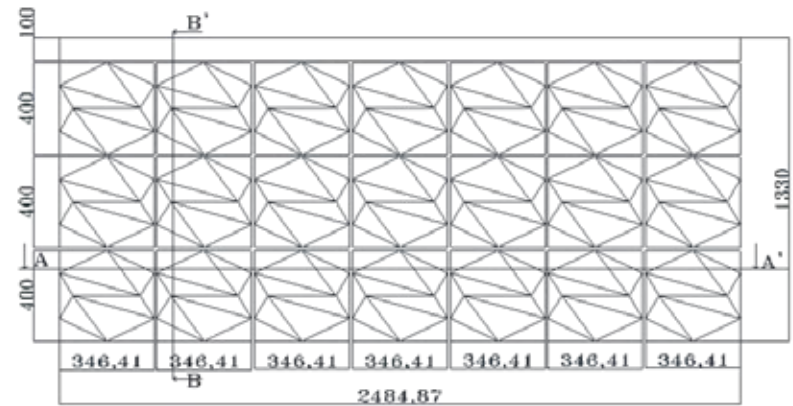

VA 3D-16

Design Specification

Series	-----	Solid Metallic
Color Code	-----	107
Color Name	-----	Dark Grey
Size of Panel	-----	550x318 MM

VA 3D-16

SL Designation

1. Aluminium Profile-VAACP/P/511(Omega Profile)
2. Tray Made From 4mm Viva Aluminium Composite Panel
3. Aluminium Profile-VAACP/P/611 (Female Profile)
4. Aluminium Profile-VAACP/P/612 (Male Profile)
5. Hilti-Frame Anchore HDH-HR2 10X100MM
6. Double "T" Bracket-VAACP/P/510A
7. Anchore Bolt
8. Aluminium "L" Clit -20x25x38mm
9. POP Rivet-25x5mm
10. HSS- Star Screw 25x6mm