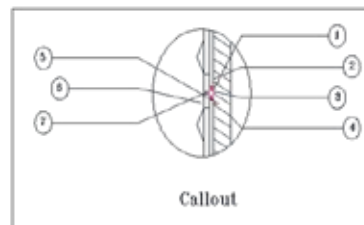

SL Designation

1. Aluminium Framing 50x25mm
2. Screw 25x6mm
3. "L" Angle 25x40mm
4. Wall
5. Fastner with Anchore Bolt
6. Viva ACP
7. POP Revit