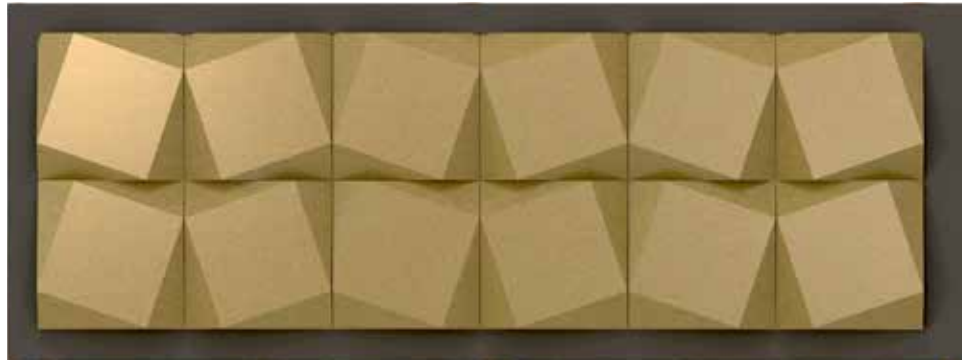

VA 3D-12

Design Specification

Series	-----	Solid Metallic
Color Code	-----	VA 107
Color Name	-----	Copper
Size of Panel	-----	304x380 MM

SL Designation

1. Aluminium Profile-VAACP/P/511(Omega Profile)
2. Tray Made From 4mm Viva Aluminium Composite Panel
3. Aluminium Profile-VAACP/P/611 (Female Profile)
4. Aluminium Profile-VAACP/P/612 (Male Profile)
5. Hilti-Frame Anchore HDH-HR2 10X100MM
6. Double "T" Bracket-VAACP/P/510A
7. Anchore Bolt
8. Aluminium "L" Clit -20x25x38mm
9. POP Rivet-25x5mm
10. HSS- Star Screw 25x6mm