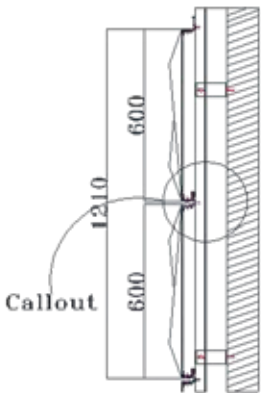

VA 3D-28

Design Specification

Series	-----	REGULAR
Color Code	-----	VA 108
Color Name	-----	Champagne Gold
Size of Panel	-----	304x380 MM

VA 3D-28

Section A-A'

Section B-B'

SL Designation

1. Aluminium Profile-VAACP/P/511(Omega Profile)
2. Tray Made From 4mm Viva Aluminium Composite Panel
3. Aluminium Profile-VAACP/P/611 (Female Profile)
4. Aluminium Profile-VAACP/P/612 (Male Profile)
5. Hilti-Frame Anchore HDH-HR2 10X100MM
6. Double "T" Bracket-VAACP/P/510A
7. Anchore Bolt
8. Aluminium "L" Clit -20x25x38mm
9. POP Rivet-25x5mm
10. HSS- Star Screw 25x6mm

VA 3D-29

Design Specification

Series	-----	Tarnish Metallum
Color Code	-----	VA 10002
Color Name	-----	Elegant Copper
Size of Panel	-----	304x380 MM

VA 3D-29

Section A-A'

Section B-B'

SL Designation

1. Aluminium Profile-VAACP/P/511(Omega Profile)
2. Tray Made From 4mm Viva Aluminium Composite Panel
3. Aluminium Profile-VAACP/P/611 (Female Profile)
4. Aluminium Profile-VAACP/P/612 (Male Profile)
5. Hilti-Frame Anchore HDH-HR2 10X100MM
6. Double "T" Bracket-VAACP/P/510A
7. Anchore Bolt
8. Aluminium "L" Clit -20x25x38mm
9. POP Rivet-25x5mm
10. HSS- Star Screw 25x6mm