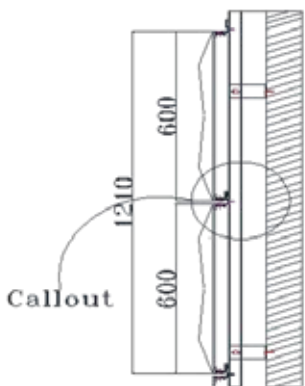

VA 3D-25

Design Specification

Series	-----	REGULAR
Color Code	-----	VA 313
Color Name	-----	Traffic Yellow
Size of Panel	-----	304x380 MM

VA 3D-25

Section A-A'

Section B-B'

SL Designation

1. Aluminium Profile-VAACP/P/511(Omega Profile)
2. Tray Made From 4mm Viva Aluminium Composite Panel
3. Aluminium Profile-VAACP/P/611 (Female Profile)
4. Aluminium Profile-VAACP/P/612 (Male Profile)
5. Hilti-Frame Anchore HDH-HR2 10X100MM
6. Double "T" Bracket-VAACP/P/510A
7. Anchore Bolt
8. Aluminium "L" Clit -20x25x38mm
9. POP Rivet-25x5mm
10. HSS- Star Screw 25x6mm

VA 3D-26

Design Specification

Series	-----	REGULAR
Color Code	-----	VA 331
Color Name	-----	Pearl Copper
Size of Panel	-----	304x380 MM

VA 3D-26

Section A-A'

Section B-B'

SL Designation

1. Aluminium Profile-VAACP/P/511(Omega Profile)
2. Tray Made From 4mm Viva Aluminium Composite Panel
3. Aluminium Profile-VAACP/P/611 (Female Profile)
4. Aluminium Profile-VAACP/P/612 (Male Profile)
5. Hilti-Frame Anchore HDH-HR2 10X100MM
6. Double "T" Bracket-VAACP/P/510A
7. Anchore Bolt
8. Aluminium "L" Clit -20x25x38mm
9. POP Rivet-25x5mm
10. HSS- Star Screw 25x6mm

VA 3D-28

Design Specification

Series	-----	REGULAR
Color Code	-----	VA 108
Color Name	-----	Champagne Gold
Size of Panel	-----	304x380 MM

VA 3D-28

Section A-A'

Section B-B'

SL Designation

1. Aluminium Profile-VAACP/P/511(Omega Profile)
2. Tray Made From 4mm Viva Aluminium Composite Panel
3. Aluminium Profile-VAACP/P/611 (Female Profile)
4. Aluminium Profile-VAACP/P/612 (Male Profile)
5. Hilti-Frame Anchore HDH-HR2 10X100MM
6. Double "T" Bracket-VAACP/P/510A
7. Anchore Bolt
8. Aluminium "L" Clit -20x25x38mm
9. POP Rivet-25x5mm
10. HSS- Star Screw 25x6mm