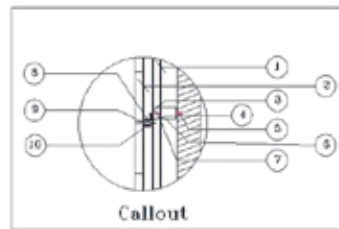

VA 3D-28

Design Specification

Series	-----	REGULAR
Color Code	-----	VA 108
Color Name	-----	Champagne Gold
Size of Panel	-----	304x380 MM

VA 3D-28

Section A-A'

Section B-B'

SL Designation

1. Aluminium Profile-VAACP/P/511(Omega Profile)
2. Tray Made From 4mm Viva Aluminium Composite Panel
3. Aluminium Profile-VAACP/P/611 (Female Profile)
4. Aluminium Profile-VAACP/P/612 (Male Profile)
5. Hilti-Frame Anchore HDH-HR2 10X100MM
6. Double "T" Bracket-VAACP/P/510A
7. Anchore Bolt
8. Aluminium "L" Clit -20x25x38mm
9. POP Rivet-25x5mm
10. HSS- Star Screw 25x6mm

VA 3D-29

Design Specification

Series	-----	Tarnish Metallum
Color Code	-----	VA 10002
Color Name	-----	Elegant Copper
Size of Panel	-----	304x380 MM

VA 3D-29

Section A-A'

Section B-B'

SL Designation

1. Aluminium Profile-VAACP/P/511(Omega Profile)
2. Tray Made From 4mm Viva Aluminium Composite Panel
3. Aluminium Profile-VAACP/P/611 (Female Profile)
4. Aluminium Profile-VAACP/P/612 (Male Profile)
5. Hilti-Frame Anchore HDH-HR2 10X100MM
6. Double "T" Bracket-VAACP/P/510A
7. Anchore Bolt
8. Aluminium "L" Clit -20x25x38mm
9. POP Rivet-25x5mm
10. HSS- Star Screw 25x6mm