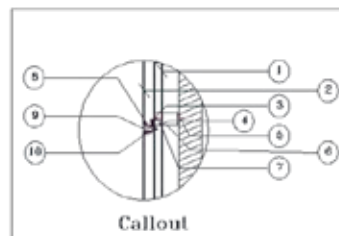

VA 3D-10

Design Specification

Series	-----	Sparkle and Glossy Colours
Color Code	-----	VA 360
Color Name	-----	Sparkle Gold
Size of Panel	-----	304x380 MM

VA 3D-10

Section A-A'

Section B-B'

SL Designation

1. Aluminium Profile-VAACP/P/511(Omega Profile)
2. Tray Made From 4mm Viva Aluminium Composite Panel
3. Aluminium Profile-VAACP/P/611 (Female Profile)
4. Aluminium Profile-VAACP/P/612 (Male Profile)
5. Hilti-Frame Anchore HDH-HR2 10X100MM
6. Double "T" Bracket-VAACP/P/510A
7. Anchore Bolt
8. Aluminium "L" Clit -20x25x38mm
9. POP Rivet-25x5mm
10. HSS- Star Screw 25x6mm