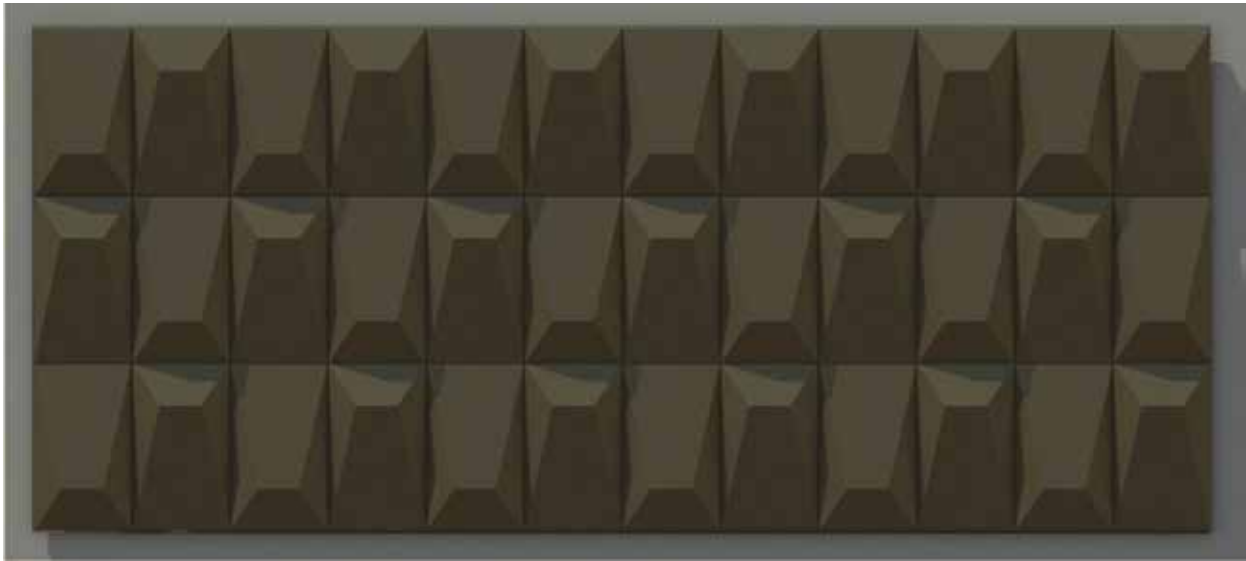

VA 3D-27

Design Specification

Series	-----	REGULAR
Color Code	-----	VA 107
Color Name	-----	Copper
Size of Panel	-----	304x380 MM

VA 3D-27

Section A-A'

Section B-B'

SL Designation

1. Aluminium Framing 50x25mm
2. Screw 25x6mm
3. "L" Angle 25x40mm
4. Wall
5. Fastner with Anchore Bolt
6. Viva ACP
7. POP Revit

VA 3D-28

Design Specification

Series	-----	REGULAR
Color Code	-----	VA 108
Color Name	-----	Champagne Gold
Size of Panel	-----	304x380 MM

VA 3D-28

Section A-A'

Section B-B'

SL Designation

1. Aluminium Profile-VAACP/P/511(Omega Profile)
2. Tray Made From 4mm Viva Aluminium Composite Panel
3. Aluminium Profile-VAACP/P/611 (Female Profile)
4. Aluminium Profile-VAACP/P/612 (Male Profile)
5. Hilti-Frame Anchore HDH-HR2 10X100MM
6. Double "T" Bracket-VAACP/P/510A
7. Anchore Bolt
8. Aluminium "L" Clit -20x25x38mm
9. POP Rivet-25x5mm
10. HSS- Star Screw 25x6mm