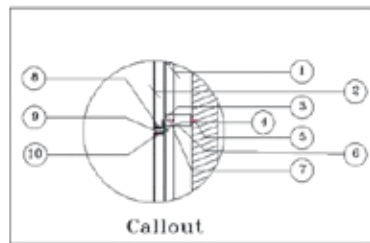

SL Designation

1. Aluminium Profile-VAACP/P/511(Omega Profile)
2. Tray Made From 4mm Viva Aluminium Composite Panel
3. Aluminium Profile-VAACP/P/611 (Female Profile)
4. Aluminium Profile-VAACP/P/612 (Male Profile)
5. Hilti-Frame Anchore HDH-HR2 10X100MM
6. Double "T" Bracket-VAACP/P/510A
7. Anchore Bolt
8. Aluminium "L" Clit -20x25x38mm
9. POP Rivet-25x5mm
10. HSS- Star Screw 25x6mm