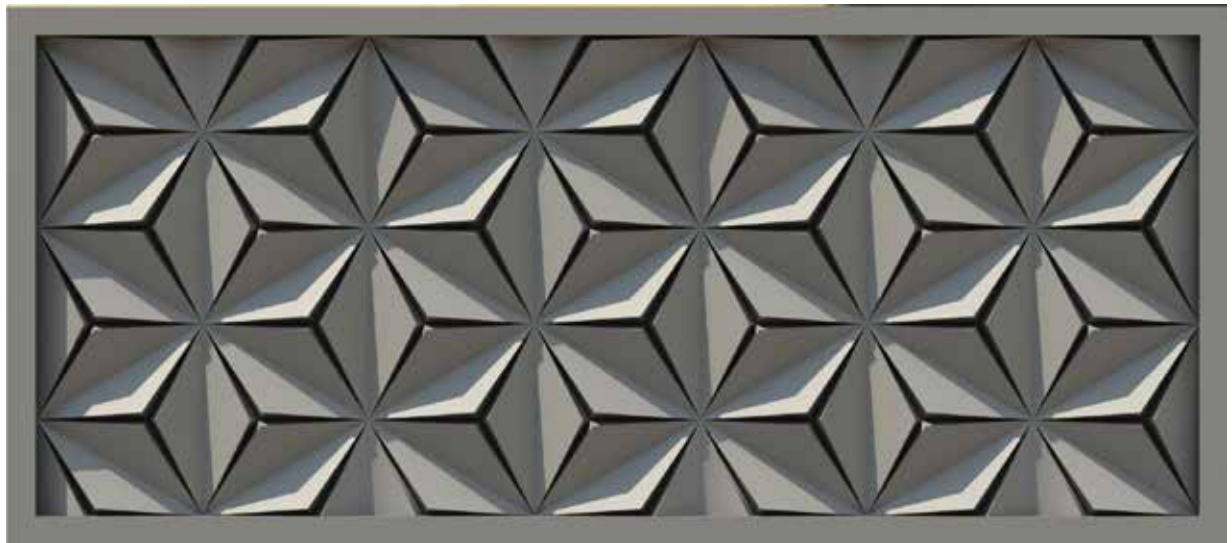

Sustainable & Green
Products

Infinite
Customization

VA 3D-1

Design Specification

Series	-----	Solid Metallic
Color Code	-----	303
Color Name	-----	dark Grey
Size of Panel	-----	550 X 318

VA 3D-1

Section A-A'