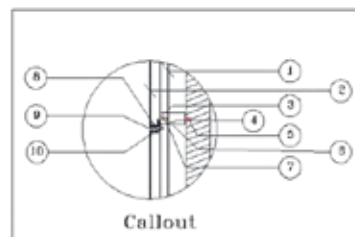

Callout

SL Designation

1. Aluminium Profile-VAACP/P/511(Omega Profile)
2. Tray Made From 4mm Viva Aluminium Composite Panel
3. Aluminium Profile-VAACP/P/611 (Female Profile)
4. Aluminium Profile-VAACP/P/612 (Male Profile)
5. Hilti-Frame Anchore HDH-HR2 10X100MM
6. Double "T" Bracket-VAACP/P/510A
7. Anchore Bolt
8. Aluminium "L" Clit -20x25x38mm
9. POP Rivet-25x5mm
10. HSS- Star Screw 25x6mm