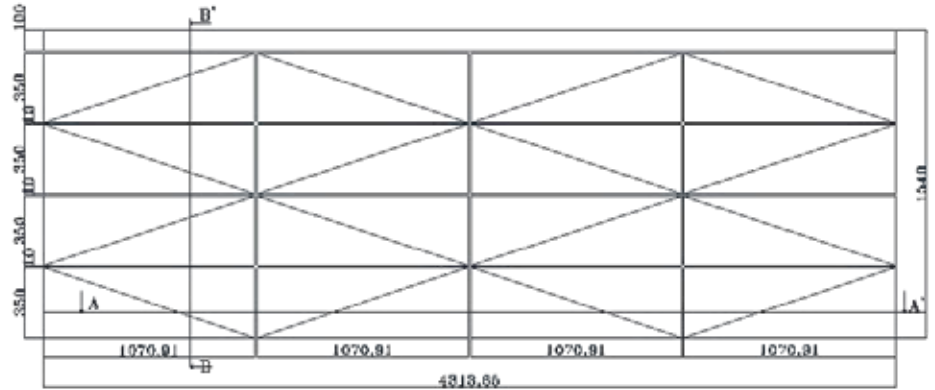

VA 3D-3

Design Specification

Series	-----	Natural Stone
Color Code	-----	VA 9005
Color Name	-----	FERRARI RED
Size of Panel	-----	304x380 MM

VA 3D-3

SL Designation

1. Aluminium Profile-VAACP/P/511(Omega Profile)
2. Tray Made From 4mm Viva Aluminium Composite Panel
3. Aluminium Profile-VAACP/P/611 (Female Profile)
4. Aluminium Profile-VAACP/P/612 (Male Profile)
5. Hilti-Frame Anchore HDH-HR2 10X100MM
6. Double "T" Bracket-VAACP/P/510A
7. Anchore Bolt
8. Aluminium "L" Clit -20x25x38mm
9. POP Rivet-25x5mm
10. HSS- Star Screw 25x6mm