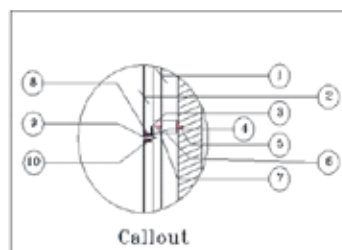

1. Aluminium Profile-VAACP/P/511(Omega Profile)
2. Tray Made From 4mm Viva Aluminium Composite Panel
3. Aluminium Profile-VAACP/P/611 (Female Profile)
4. Aluminium Profile-VAACP/P/612 (Male Profile)
5. Hilti-Frame Anchore HDH-HR2 10X100MM
6. Double "T" Bracket-VAACP/P/510A
7. Anchore Bolt
8. Aluminium "L" Clit -20x25x38mm
9. POP Rivet-25x5mm
10. HSS- Star Screw 25x6mm

VA 3D-7

Design Specification

Series	-----	SOLID METALLIC
Color Code	-----	VA 115
Color Name	-----	Gun Metallic
Size of Panel	-----	304x380 MM

VA 3D-7

Section A-A'

Section B-B'

SL Designation

1. Aluminium Profile-VAACP/P/511(Omega Profile)
2. Tray Made From 4mm Viva Aluminium Composite Panel
3. Aluminium Profile-VAACP/P/611 (Female Profile)
4. Aluminium Profile-VAACP/P/612 (Male Profile)
5. Hilti-Frame Anchore HDH-HR2 10X100MM
6. Double "T" Bracket-VAACP/P/510A
7. Anchore Bolt
8. Aluminium "L" Clit -20x25x38mm
9. POP Rivet-25x5mm
10. HSS- Star Screw 25x6mm