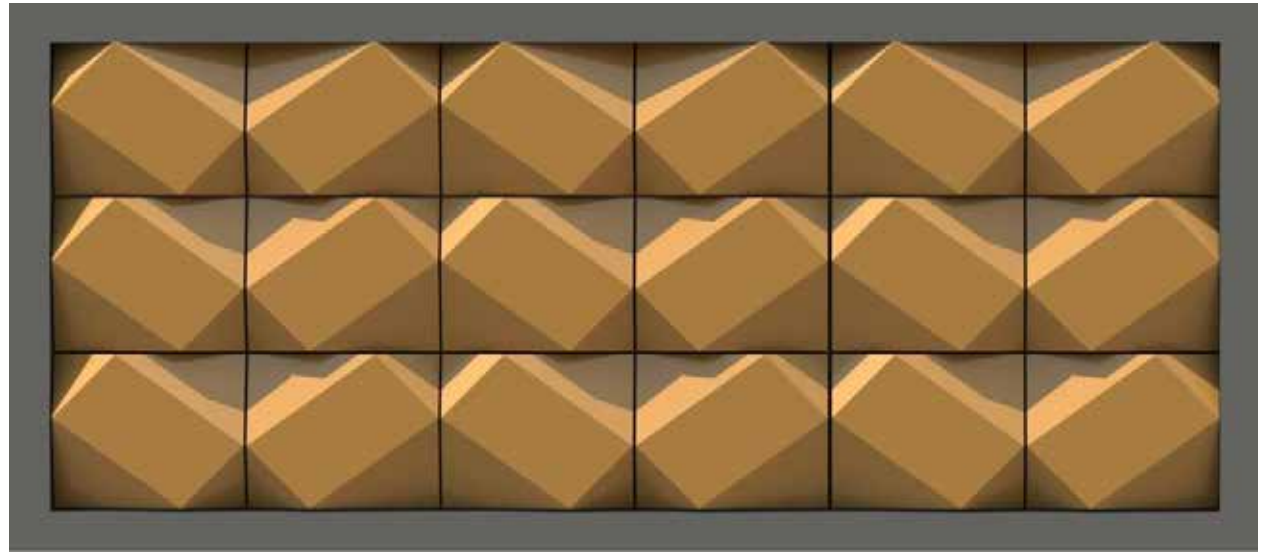

VA 3D-2

Design Specification

Series	-----	Natural Stone Series
Color Code	-----	VA 9004
Color Name	-----	Versace brown
Size of Panel	-----	304x380 MM

SL Designation

1. Aluminium Profile-VAACP/P/511(Omega Profile)
2. Tray Made From 4mm Viva Aluminium Composite Panel
3. Aluminium Profile-VAACP/P/611 (Female Profile)
4. Aluminium Profile-VAACP/P/612 (Male Profile)
5. Hilti-Frame Anchore HDH-HR2 10X100MM
6. Double "T" Bracket-VAACP/P/510A
7. Anchore Bolt
8. Aluminium "L" Clit -20x25x38mm
9. POP Rivet-25x5mm
10. HSS- Star Screw 25x6mm