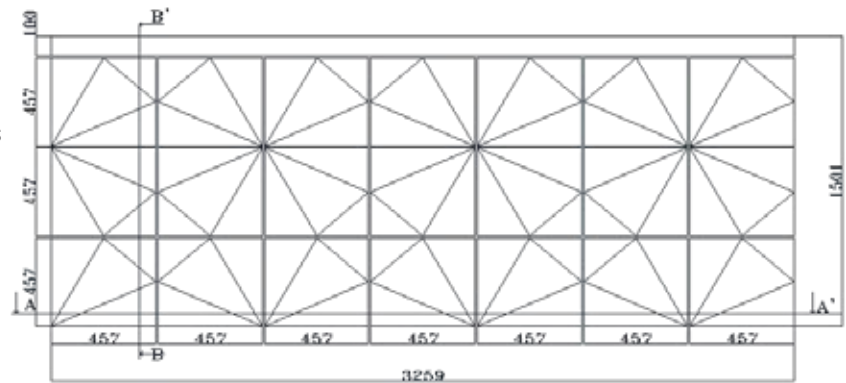

Design Specification

Series	-----	Sparkle and Glossy Colours
Color Code	-----	VA 364
Color Name	-----	Glossy Ivory
Size of Panel	-----	304x380 MM

VA 3D-11