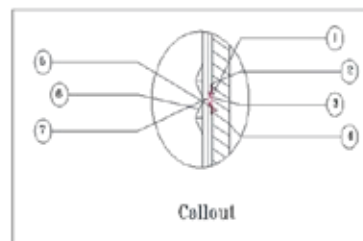

1. Aluminium Profile-VAACP/P/511(Omega Profile)
2. Tray Made From 4mm Viva Aluminium Composite Panel
3. Aluminium Profile-VAACP/P/611 (Female Profile)
4. Aluminium Profile-VAACP/P/612 (Male Profile)
5. Hilti-Frame Anchore HDH-HR2 10X100MM
6. Double "T" Bracket-VAACP/P/510A
7. Anchore Bolt
8. Aluminium "L" Clit -20x25x38mm
9. POP Rivet-25x5mm
10. HSS- Star Screw 25x6mm

VA 3D-14

Design Specification

Series	-----	Solid Metallic
Color Code	-----	VA 107
Color Name	-----	Copper
Size of Panel	-----	304x380 MM

VA 3D-14

Section A-A'

Section B-B'

SL Designation

1. Aluminium Framing 50x25mm
2. Screw 25x6mm
3. "L" Angle 25x40mm
4. Wall
5. Fastner with Anchore Bolt
6. Viva ACP
7. POP Revit