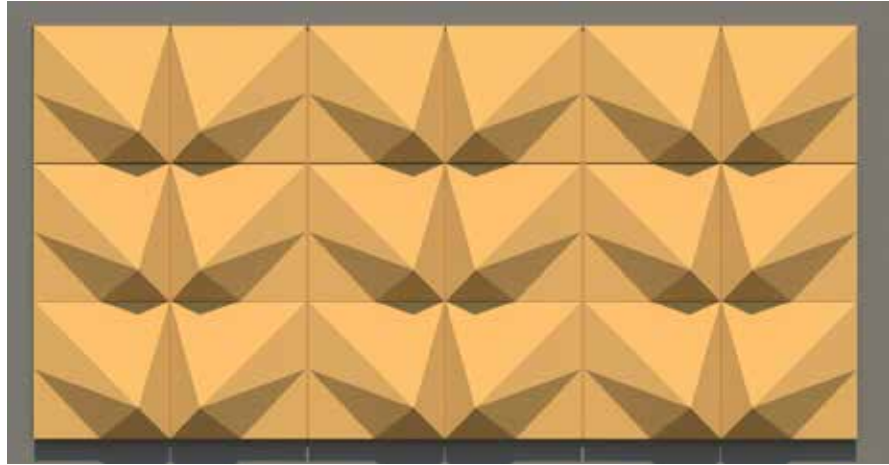

VA 3D-9

Design Specification

Series	-----	Tarnish Metallum
Color Code	-----	VA 10011 X
Color Name	-----	Rusted Cor-Ten
Size of Panel	-----	304x380 MM