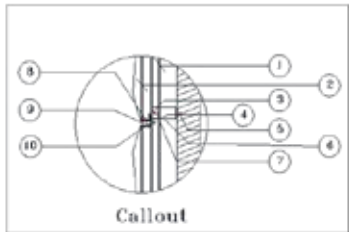

VA 3D-28

Design Specification

Series	-----	REGULAR
Color Code	-----	VA 108
Color Name	-----	Champagne Gold
Size of Panel	-----	304x380 MM

VA 3D-28

Section A-A'

Section B-B'

SL Designation

1. Aluminium Profile-VAACP/P/511(Omega Profile)
2. Tray Made From 4mm Viva Aluminium Composite Panel
3. Aluminium Profile-VAACP/P/611 (Female Profile)
4. Aluminium Profile-VAACP/P/612 (Male Profile)
5. Hilti-Frame Anchore HDH-HR2 10X100MM
6. Double "T" Bracket-VAACP/P/510A
7. Anchore Bolt
8. Aluminium "L" Clit -20x25x38mm
9. POP Rivet-25x5mm
10. HSS- Star Screw 25x6mm

VA 3D-29

Design Specification

Series	-----	Tarnish Metallum
Color Code	-----	VA 10002
Color Name	-----	Elegant Copper
Size of Panel	-----	304x380 MM

VA 3D-29

Section A-A'

Section B-B'

SL Designation

1. Aluminium Profile-VAACP/P/511(Omega Profile)
2. Tray Made From 4mm Viva Aluminium Composite Panel
3. Aluminium Profile-VAACP/P/611 (Female Profile)
4. Aluminium Profile-VAACP/P/612 (Male Profile)
5. Hilti-Frame Anchore HDH-HR2 10X100MM
6. Double "T" Bracket-VAACP/P/510A
7. Anchore Bolt
8. Aluminium "L" Clit -20x25x38mm
9. POP Rivet-25x5mm
10. HSS- Star Screw 25x6mm