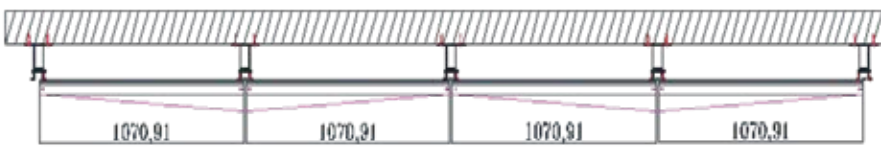

VA 3D-3

Design Specification

Series	-----	Natural Stone
Color Code	-----	VA 9005
Color Name	-----	FERRARI RED
Size of Panel	-----	304x380 MM

VA 3D-3

Section A-A'

Section B-B'

SL Designation

1. Aluminium Profile-VAACP/P/511(Omega Profile)
2. Tray Made From 4mm Viva Aluminium Composite Panel
3. Aluminium Profile-VAACP/P/611 (Female Profile)
4. Aluminium Profile-VAACP/P/612 (Male Profile)
5. Hilti-Frame Anchore HDH-HR2 10X100MM
6. Double "T" Bracket-VAACP/P/510A
7. Anchore Bolt
8. Aluminium "L" Clit -20x25x38mm
9. POP Rivet-25x5mm
10. HSS- Star Screw 25x6mm

VA 3D-4

Design Specification

Series	-----	SOLID METALLIC
Color Code	-----	VA 105
Color Name	-----	Jade Green
Size of Panel	-----	304x380 MM

VA 3D-4

Section A-A'

Section B-B'

SL Designation

1. Aluminium Profile-VAACP/P/511(Omega Profile)
2. Tray Made From 4mm Viva Aluminium Composite Panel
3. Aluminium Profile-VAACP/P/611 (Female Profile)
4. Aluminium Profile-VAACP/P/612 (Male Profile)
5. Hilti-Frame Anchore HDH-HR2 10X100MM
6. Double "T" Bracket-VAACP/P/510A
7. Anchore Bolt
8. Aluminium "L" Clit -20x25x38mm
9. POP Rivet-25x5mm
10. HSS- Star Screw 25x6mm