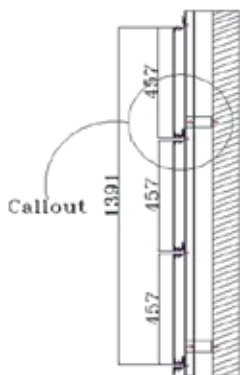

VA 3D-10

Design Specification

Series	-----	Sparkle and Glossy Colours
Color Code	-----	VA 360
Color Name	-----	Sparkle Gold
Size of Panel	-----	304x380 MM

VA 3D-10

Section A-A'

Section B-B'

SL Designation

1. Aluminium Profile-VAACP/P/511(Omega Profile)
2. Tray Made From 4mm Viva Aluminium Composite Panel
3. Aluminium Profile-VAACP/P/611 (Female Profile)
4. Aluminium Profile-VAACP/P/612 (Male Profile)
5. Hilti-Frame Anchore HDH-HR2 10X100MM
6. Double "T" Bracket-VAACP/P/510A
7. Anchore Bolt
8. Aluminium "L" Clit -20x25x38mm
9. POP Rivet-25x5mm
10. HSS- Star Screw 25x6mm