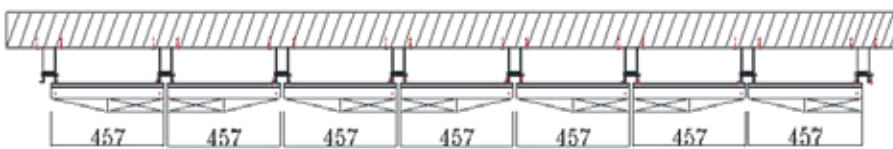

VA 3D-10

Design Specification

Series	-----	Sparkle and Glossy Colours
Color Code	-----	VA 360
Color Name	-----	Sparkle Gold
Size of Panel	-----	304x380 MM

VA 3D-10

Section A-A'

Section B-B'

SL Designation

1. Aluminium Profile-VAACP/P/511(Omega Profile)
2. Tray Made From 4mm Viva Aluminium Composite Panel
3. Aluminium Profile-VAACP/P/611 (Female Profile)
4. Aluminium Profile-VAACP/P/612 (Male Profile)
5. Hilti-Frame Anchore HDH-HR2 10X100MM
6. Double "T" Bracket-VAACP/P/510A
7. Anchore Bolt
8. Aluminium "L" Clit -20x25x38mm
9. POP Rivet-25x5mm
10. HSS- Star Screw 25x6mm

VA 3D-11

Design Specification

Series	-----	Sparkle and Glossy Colours
Color Code	-----	VA 364
Color Name	-----	Glossy Ivory
Size of Panel	-----	304x380 MM

VA 3D-11

Section A-A'

SL Designation

1. Aluminium Profile-VAACP/P/511(Omega Profile)
2. Tray Made From 4mm Viva Aluminium Composite Panel
3. Aluminium Profile-VAACP/P/611 (Female Profile)
4. Aluminium Profile-VAACP/P/612 (Male Profile)
5. Hilti-Frame Anchore HDH-HR2 10X100MM
6. Double "T" Bracket-VAACP/P/510A
7. Anchore Bolt
8. Aluminium "L" Clit -20x25x38mm
9. POP Rivet-25x5mm
10. HSS- Star Screw 25x6mm