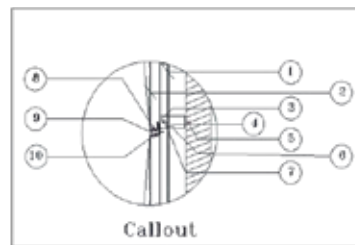

VA 3D-21

Design Specification

Series	-----	Tarnish Metallum
Color Code	-----	VA 10012
Color Name	-----	Verdigris
Size of Panel	-----	304x380 MM

VA 3D-21

Section A-A'

Section B-B'

SL Designation

1. Aluminium Profile-VAACP/P/511(Omega Profile)
2. Tray Made From 4mm Viva Aluminium Composite Panel
3. Aluminium Profile-VAACP/P/611 (Female Profile)
4. Aluminium Profile-VAACP/P/612 (Male Profile)
5. Hilti-Frame Anchore HDH-HR2 10X100MM
6. Double "T" Bracket-VAACP/P/510A
7. Anchore Bolt
8. Aluminium "L" Clit -20x25x38mm
9. POP Rivet-25x5mm
10. HSS- Star Screw 25x6mm

VA 3D-24

Design Specification

Series	-----	Tarnish Metallum
Color Code	-----	VA 10001
Color Name	-----	Glazed Copper
Size of Panel	-----	304x380 MM

VA 3D-24

Section A-A'

Section B-B'

SL Designation

1. Aluminium Profile-VAACP/P/511(Omega Profile)
2. Tray Made From 4mm Viva Aluminium Composite Panel
3. Aluminium Profile-VAACP/P/611 (Female Profile)
4. Aluminium Profile-VAACP/P/612 (Male Profile)
5. Hilti-Frame Anchore HDH-HR2 10X100MM
6. Double "T" Bracket-VAACP/P/510A
7. Anchore Bolt
8. Aluminium "L" Clit -20x25x38mm
9. POP Rivet-25x5mm
10. HSS- Star Screw 25x6mm