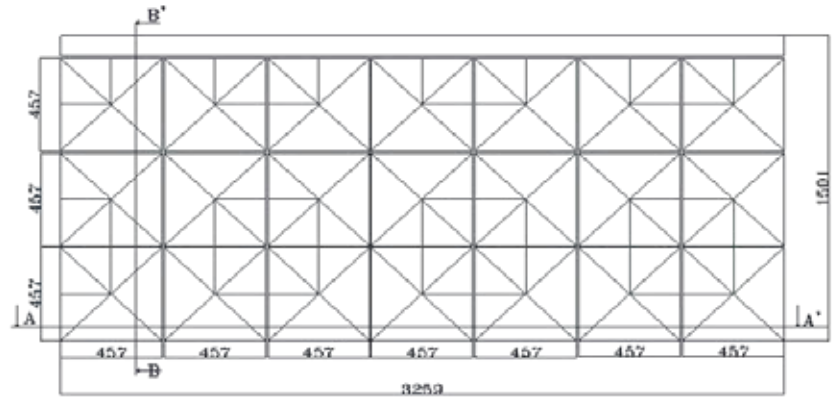

VA 3D-9

Design Specification

Series	-----	Tarnish Metallum
Color Code	-----	VA 10011 X
Color Name	-----	Rusted Cor-Ten
Size of Panel	-----	304x380 MM

VA 3D-9

Section A-A'

Section B-B'

SL Designation

1. Aluminium Profile-VAACP/P/511(Omega Profile)
2. Tray Made From 4mm Viva Aluminium Composite Panel
3. Aluminium Profile-VAACP/P/611 (Female Profile)
4. Aluminium Profile-VAACP/P/612 (Male Profile)
5. Hilti-Frame Anchore HDH-HR2 10X100MM
6. Double "T" Bracket-VAACP/P/510A
7. Anchore Bolt
8. Aluminium "L" Clit -20x25x38mm
9. POP Rivet-25x5mm
10. HSS- Star Screw 25x6mm

VA 3D-10

Design Specification

Series	-----	Sparkle and Glossy Colours
Color Code	-----	VA 360
Color Name	-----	Sparkle Gold
Size of Panel	-----	304x380 MM

VA 3D-10

Section A-A'

Section B-B'

SL Designation

1. Aluminium Profile-VAACP/P/511(Omega Profile)
2. Tray Made From 4mm Viva Aluminium Composite Panel
3. Aluminium Profile-VAACP/P/611 (Female Profile)
4. Aluminium Profile-VAACP/P/612 (Male Profile)
5. Hilti-Frame Anchore HDH-HR2 10X100MM
6. Double "T" Bracket-VAACP/P/510A
7. Anchore Bolt
8. Aluminium "L" Clit -20x25x38mm
9. POP Rivet-25x5mm
10. HSS- Star Screw 25x6mm